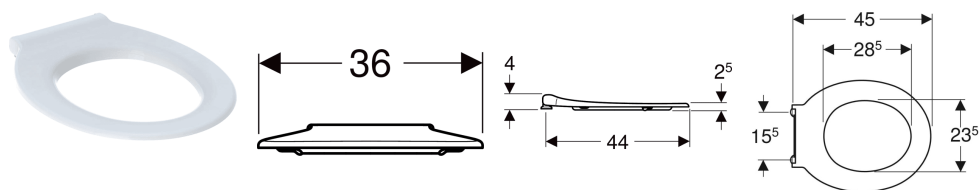

**Geberit Selnova Comfort WC seat ring, barrier-free, antibacterial, fastening from above**

Example image

**Characteristics**

- Barrier-free
- Antibacterial
- With hinge bar made of stainless steel

**Technical data**

Product material	Duroplast
Fastening distance	15.5 cm

**Scope of delivery**

- WC seat ring

Art. no.	Colour / surface	Soft-closing mechanism	Fastening	Hinge material
501.558.01.1	white	no	from above	Stainless steel
501.558.01.2	carmine red	no	from above	Stainless steel