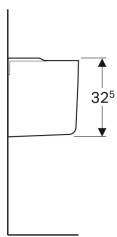

Geberit Selnova half pedestal

Example image

Product material

Vitreous china

Technical data

Art. no.	Colour / surface
----------	------------------

501.455.00.6	white
--------------	-------
