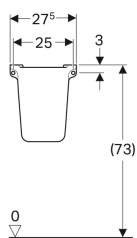

Geberit Selnova half pedestal

Example image

Product material

Vitreous china

Technical data

Art. no.	Colour / surface
----------	------------------

501.455.00.6	white
--------------	-------
