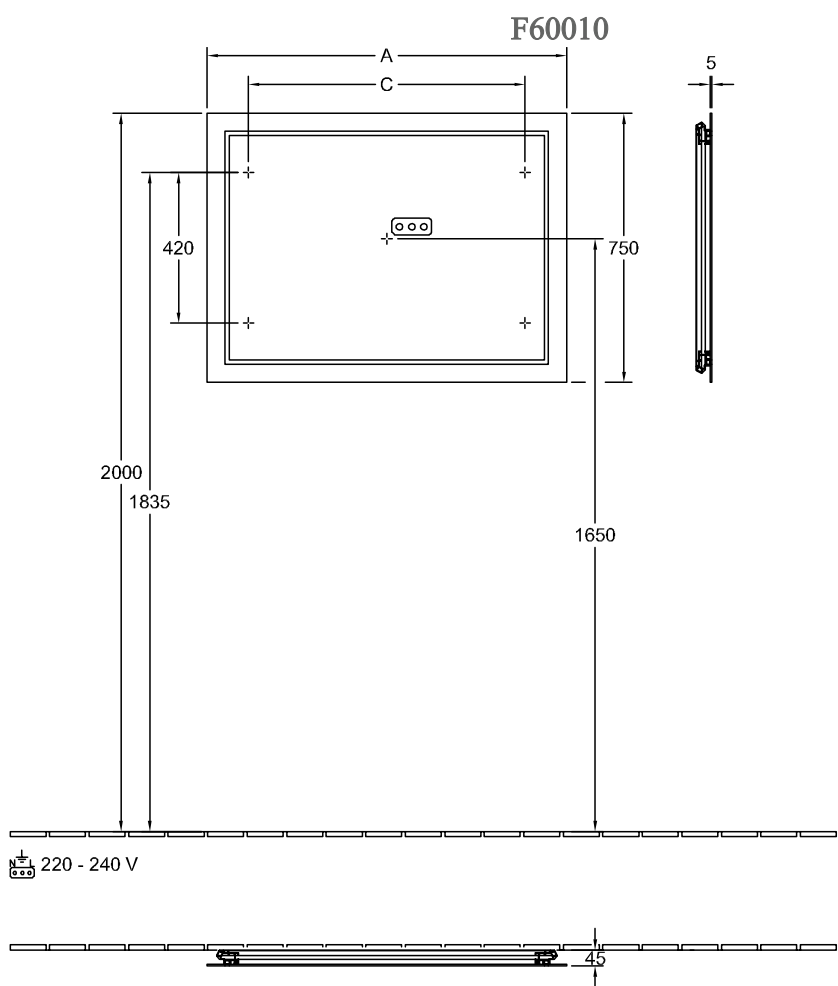

MIRROR FINION

PRODUCT INFORMATION

1. POSITION

Model	F60010
Collection	Finion
PROJECTS	 PREMIUM
Width	1000 mm
Height	750 mm
Depth	45 mm
Weight	13 kg
Description	mirror glass fastening set included LED lighting IP 44 The G999 02 00 remote is required to control the lighting. It is not included in the scope of delivery. Only one control unit is necessary per bathroom. 1x LED / 47,7 W 2700 K (neutral white) to 6480 K (daylight white)

Specification texts	Finion; Mirror; mirror glass; Size: 1000 x 750 x 45 mm; Rectangle; fastening set included; LED lighting; IP 44; The G999 02 00 remote is required to control the lighting. It is not included in the scope of delivery. Only one control unit is necessary per bathroom.; 1x LED / 47,7 W; 2700 K (neutral white) to 6480 K (daylight white)
---------------------	--

	A	C
F600 60 00	600	370
G600 60 00	600	370
G610 60 00	600	370
F600 80 00	800	570
G600 80 00	800	570
G610 80 00	800	570
F600 10 00	1000	770
G600 10 00	1000	770
G610 10 00	1000	770
F600 12 00	1200	970
G600 12 00	1200	970
G610 12 00	1200	970
F600 16 00	1600	1370
G600 16 00	1600	1370
G610 16 00	1600	1370