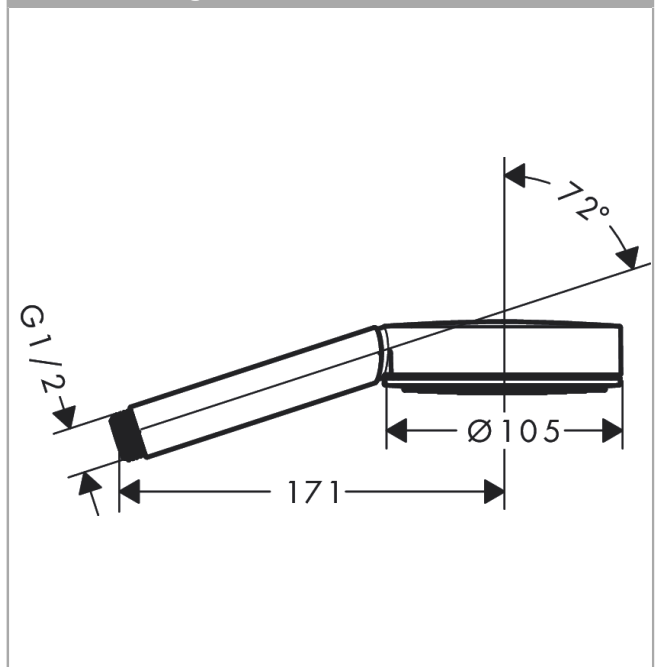

Scale drawing