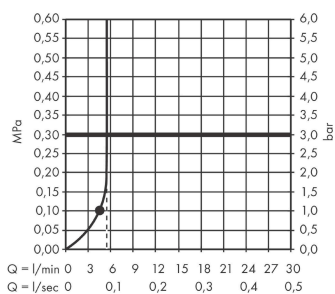

Flowchart

The consumption was measured in combination with the appropriate fittings (thermostat/mixer/in-wall valve) to reflect actual application in practice.