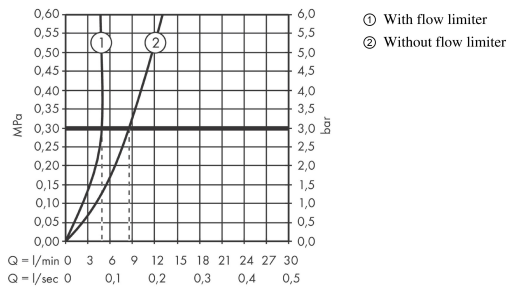

AXOR Uno

Select basin mixer 80 without pull-rod

Surfaces: **Polished Brass** Article Number: **45015930**

Description

product features

- consists of: Basin mixer, waste set
- ComfortZone 80
- projection 108 mm
- laminar spray
- flow rate at 3 bar: 5 l/min
- Select cartridge with temperature control
- temperature limitation adjustable
- suitable for continuous flow water heaters
- non-closing waste set
- connection dimension: DN15

Technology

Design awards

Product image

Scale drawing

AXOR Uno
Select basin mixer 80 without pull-rod
 Surfaces: **Polished Brass** Article Number: **45015930**

Flowchart

AXOR Uno
Select basin mixer 80 without pull-rod
 Surfaces: **Polished Brass** Article Number: **45015930**