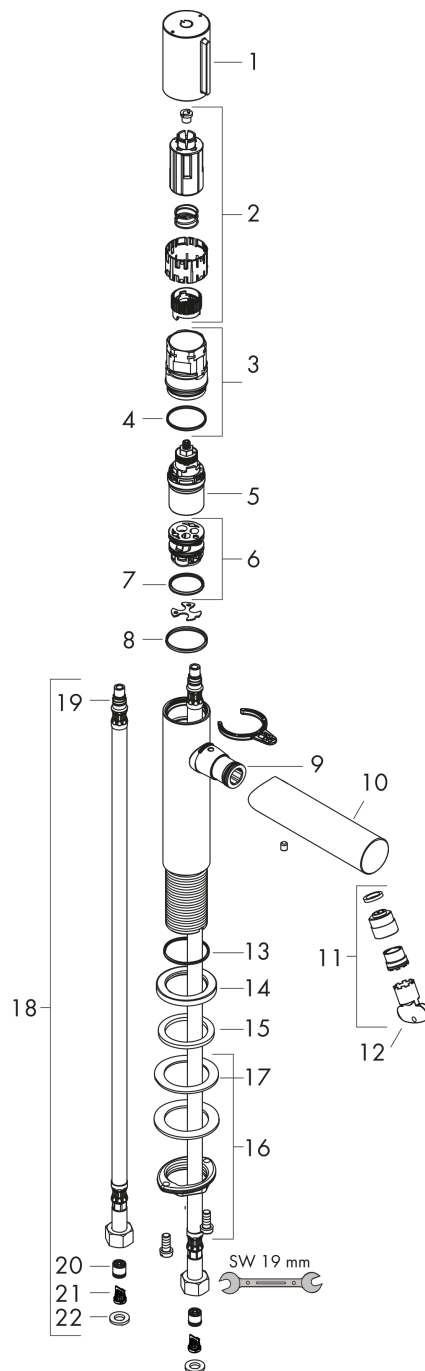

AXOR Uno

Select basin mixer 80 without pull-rod

Surfaces: **Polished Brass** Article Number: **45015930**

Description

product features

- consists of: Basin mixer, waste set
- ComfortZone 80
- projection 108 mm
- laminar spray
- flow rate at 3 bar: 5 l/min
- Select cartridge with temperature control
- temperature limitation adjustable
- suitable for continuous flow water heaters
- non-closing waste set
- connection dimension: DN15

Technology

Design awards

Product image

Scale drawing

AXOR Uno
Select basin mixer 80 without pull-rod
 Surfaces: **Polished Brass** Article Number: **45015930**

Flowchart

AXOR Uno
Select basin mixer 80 without pull-rod
 Surfaces: **Polished Brass** Article Number: **45015930**

Exploded Drawing

Year of production: >03/18

AXOR Uno

Select basin mixer 80 without pull-rod

Surfaces: **Polished Brass** Article Number: **45015930**

Spare part list

Year of production: >03/18

Pos.	Description	Article Number	PC	PU
1	handle	92897930	0	1
2	adapter for handle	92526000	0	1
3	nut	92528000	0	1
4	O-ring 27x1,5	92527000	0	1
5	cartridge, assy	92529000	0	1
6	adapter for cartridge	98866000	0	1
7	O-ring 23x2	98398000	0	1
8	O-Ring 28x2	98194000	0	1
9	O-ring 16x2	98133000	0	1
10	spout cpl.	92892930	0	1
11	aerator laminar M18x1 (5 l/min)	92896930	0	1
12	special tool	98987000	0	1
13	O-ring 30x1,5	98433000	0	1
14	escutcheon Ø 46 mm	95268930	0	1
15	flat seal	98749000	0	1
16	fixing set (Ø 32)	13961000	0	1
17	lever collar	97548000	0	1
18	connection hose 450 mm M8x0,75 G3/8	92531000	0	1
19	O-ring 7x1,5	98422000	0	1
20	non return valve DW 10	96456000	0	1
21	filter	92532000	0	1
22	sealing set	92533000	0	1
a	pop up waste	50001930	0	1
b	fixation extension 35 mm	13898000	0	1