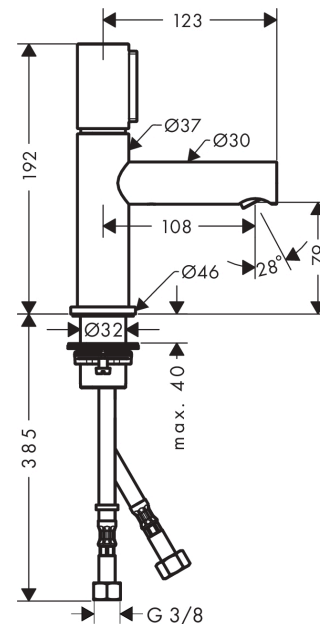

AXOR Uno

Select basin mixer 80 without pull-rod

Surfaces: **Polished Brass** Article Number: **45015930**

Description

product features

- consists of: Basin mixer, waste set
- ComfortZone 80
- projection 108 mm
- laminar spray
- flow rate at 3 bar: 5 l/min
- Select cartridge with temperature control
- temperature limitation adjustable
- suitable for continuous flow water heaters
- non-closing waste set
- connection dimension: DN15

Technology

Design awards

Product image

Scale drawing

AXOR Uno
Select basin mixer 80 without pull-rod
 Surfaces: **Polished Brass** Article Number: **45015930**

Flowchart

AXOR Uno
Select basin mixer 80 without pull-rod
 Surfaces: **Polished Brass** Article Number: **45015930**

Exploded Drawing

Year of production: >03/18

AXOR Uno

Select basin mixer 80 without pull-rod

Surfaces: **Polished Brass** Article Number: **45015930**

Spare part list

Year of production: >03/18

Pos.	Description	Article Number	PC	PU
1	handle	92897930	0	1
2	adapter for handle	92526000	0	1
3	nut	92528000	0	1
4	O-ring 27x1,5	92527000	0	1
5	cartridge, assy	92529000	0	1
6	adapter for cartridge	98866000	0	1
7	O-ring 23x2	98398000	0	1
8	O-Ring 28x2	98194000	0	1
9	O-ring 16x2	98133000	0	1
10	spout cpl.	92892930	0	1
11	aerator laminar M18x1 (5 l/min)	92896930	0	1
12	special tool	98987000	0	1
13	O-ring 30x1,5	98433000	0	1
14	escutcheon Ø 46 mm	95268930	0	1
15	flat seal	98749000	0	1
16	fixing set (Ø 32)	13961000	0	1
17	lever collar	97548000	0	1
18	connection hose 450 mm M8x0,75 G3/8	92531000	0	1
19	O-ring 7x1,5	98422000	0	1
20	non return valve DW 10	96456000	0	1
21	filter	92532000	0	1
22	sealing set	92533000	0	1
a	pop up waste	50001930	0	1
b	fixation extension 35 mm	13898000	0	1