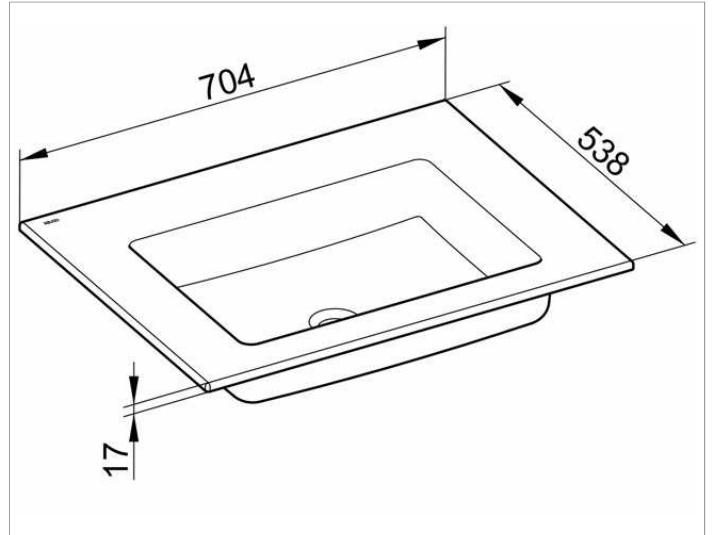

Royal 60  
32140310700 Ceramic washbasin

**PRODUCT**

**DRAWING**

**PRODUCT ATTRIBUTES**

no tap hole, without overflow  
with CleanPlus surface

**SURFACE**

white

**DIMENSION**

704 x 17 x 538 mm