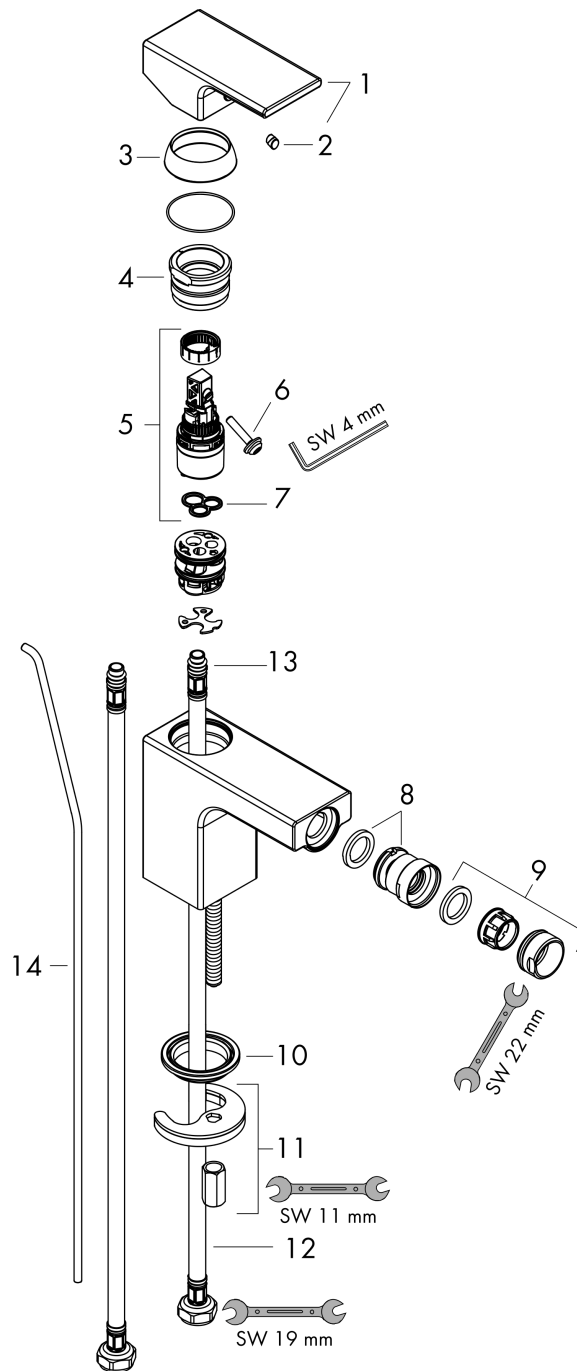

Vernis Shape

Single lever bidet mixer with pop-up waste set

Surfaces: **Chrome** Article Number: **71211000**

Description

product features

- consists of: single lever bidet mixer, waste set
- projection 124 mm
- aerator with ball pivot
- spray type: normal spray
- maximum flow rate at 3 bar: 4,8 l/min
- ceramic cartridge
- suitable for continuous flow water heaters
- pop-up waste set G 1¼
- material waste set: synthetic
- connection type: G ¾ connections
- connection dimension: DN15

Technology

Product image

Scale drawing

Flowchart

Vernis Shape
Single lever bidet mixer with pop-up waste set
 Surfaces: **Chrome** Article Number: **71211000**

Exploded Drawing

Year of production: >04/21

Vernis Shape**Single lever bidet mixer with pop-up waste set**Surfaces: **Chrome** Article Number: **71211000****Spare part list**

Year of production: >04/21

Pos.	Description	Article Number	Price	PU
1	handle	93684000	-	1
2	screw cover	96338000	-	1
3	flange	93680000	-	1
4	nut	93681000	-	1
5	cartridge, assy	97685000	-	1
6	locking screw for handle	95140000	-	1
7	seal	98865000	-	1
8	ball joint	96050000	-	1
9	aerator M24x1 (5 l/min)	13185000	-	1
10	seal Ø 42	98722000	-	1
11	fixing set	96016000	-	1
12	connection hose 450 mm M8x0,75 G3/8	97206000	-	1
13	O-ring 7x1,5	98422000	-	1
14	pull rod	93683000	-	1
a	pop up waste	92168000	-	1