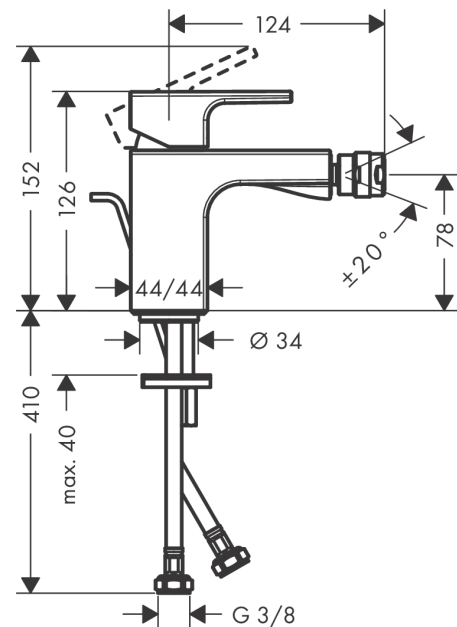

Vernis Shape

Single lever bidet mixer with pop-up waste set

Surfaces: **Chrome** Article Number: **71211000**

Description

product features

- consists of: single lever bidet mixer, waste set
- projection 124 mm
- aerator with ball pivot
- spray type: normal spray
- maximum flow rate at 3 bar: 4,8 l/min
- ceramic cartridge
- suitable for continuous flow water heaters
- pop-up waste set G 1¼
- material waste set: synthetic
- connection type: G ¾ connections
- connection dimension: DN15

Technology

Product image

Scale drawing

Flowchart

Vernis Shape
Single lever bidet mixer with pop-up waste set
 Surfaces: **Chrome** Article Number: **71211000**

Exploded Drawing

Year of production: >04/21

Vernis Shape**Single lever bidet mixer with pop-up waste set**Surfaces: **Chrome** Article Number: **71211000****Spare part list**

Year of production: >04/21

Pos.	Description	Article Number	Price	PU
1	handle	93684000	-	1
2	screw cover	96338000	-	1
3	flange	93680000	-	1
4	nut	93681000	-	1
5	cartridge, assy	97685000	-	1
6	locking screw for handle	95140000	-	1
7	seal	98865000	-	1
8	ball joint	96050000	-	1
9	aerator M24x1 (5 l/min)	13185000	-	1
10	seal Ø 42	98722000	-	1
11	fixing set	96016000	-	1
12	connection hose 450 mm M8x0,75 G3/8	97206000	-	1
13	O-ring 7x1,5	98422000	-	1
14	pull rod	93683000	-	1
a	pop up waste	92168000	-	1