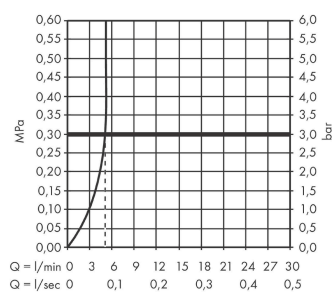

Vernis Shape

Single lever bidet mixer with pop-up waste set

Surfaces: **Chrome** Article Number: **71211000**

Description

product features

- consists of: single lever bidet mixer, waste set
- projection 124 mm
- aerator with ball pivot
- spray type: normal spray
- maximum flow rate at 3 bar: 4,8 l/min
- ceramic cartridge
- suitable for continuous flow water heaters
- pop-up waste set G 1¼
- material waste set: synthetic
- connection type: G ¾ connections
- connection dimension: DN15

Technology

Product image

Scale drawing

Flowchart

Vernis Shape
Single lever bidet mixer with pop-up waste set
 Surfaces: **Chrome** Article Number: **71211000**

Exploded Drawing

Year of production: >04/21

Vernis Shape**Single lever bidet mixer with pop-up waste set**Surfaces: **Chrome** Article Number: **71211000****Spare part list**

Year of production: >04/21

Pos.	Description	Article Number	Price	PU
1	handle	93684000	-	1
2	screw cover	96338000	-	1
3	flange	93680000	-	1
4	nut	93681000	-	1
5	cartridge, assy	97685000	-	1
6	locking screw for handle	95140000	-	1
7	seal	98865000	-	1
8	ball joint	96050000	-	1
9	aerator M24x1 (5 l/min)	13185000	-	1
10	seal Ø 42	98722000	-	1
11	fixing set	96016000	-	1
12	connection hose 450 mm M8x0,75 G3/8	97206000	-	1
13	O-ring 7x1,5	98422000	-	1
14	pull rod	93683000	-	1
a	pop up waste	92168000	-	1