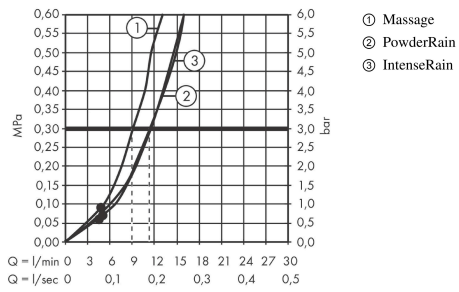

Pulsify Select

Shower set 105 3jet Relaxation with shower bar 65 cm

Surfaces: **Matt White** Article Number: **24160700**

Description

product features

- consists of: hand shower, slider, shower bar, shower hose
- shower head size: 105 mm
- spray type: PowderRain, IntenseRain, Massage spray
- convenient diversion via Select button
- maximum flow rate at 3 bar: 11,4 l/min
- minimum flow pressure: 1 bar
- wall supports of plastic
- stand pipe length: 669 mm
- shower bar diameter: 22 mm
- profile stand pipe: round
- drilling distance 625 mm
- height-adjustable slider with locking push-button slider

Technology

Design awards

reddot winner 2021

Product image

Scale drawing

Pulsify Select
Shower set 105 3jet Relaxation with shower bar 65 cm
 Surfaces: **Matt White** Article Number: **24160700**

Flowchart

The consumption was measured in combination with the appropriate fittings (thermostat/mixer/in-wall valve) to reflect actual application in practice.