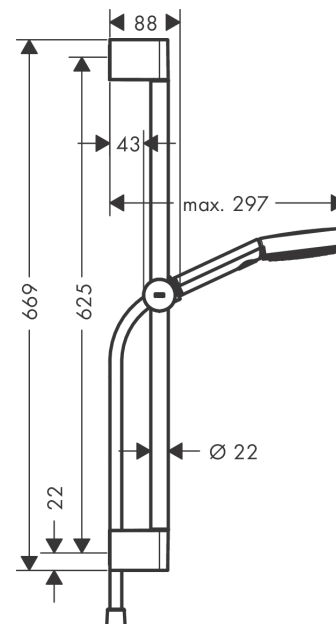

Pulsify Select

Shower set 105 3jet Relaxation with shower bar 65 cm

Surfaces: **Matt White** Article Number: **24160700**

Description

product features

- consists of: hand shower, slider, shower bar, shower hose
- shower head size: 105 mm
- spray type: PowderRain, IntenseRain, Massage spray
- convenient diversion via Select button
- maximum flow rate at 3 bar: 11,4 l/min
- minimum flow pressure: 1 bar
- wall supports of plastic
- stand pipe length: 669 mm
- shower bar diameter: 22 mm
- profile stand pipe: round
- drilling distance 625 mm
- height-adjustable slider with locking push-button slider

Technology

Design awards

reddot winner 2021

Product image

Scale drawing

Pulsify Select
Shower set 105 3jet Relaxation with shower bar 65 cm
 Surfaces: **Matt White** Article Number: **24160700**

Flowchart

The consumption was measured in combination with the appropriate fittings (thermostat/mixer/in-wall valve) to reflect actual application in practice.