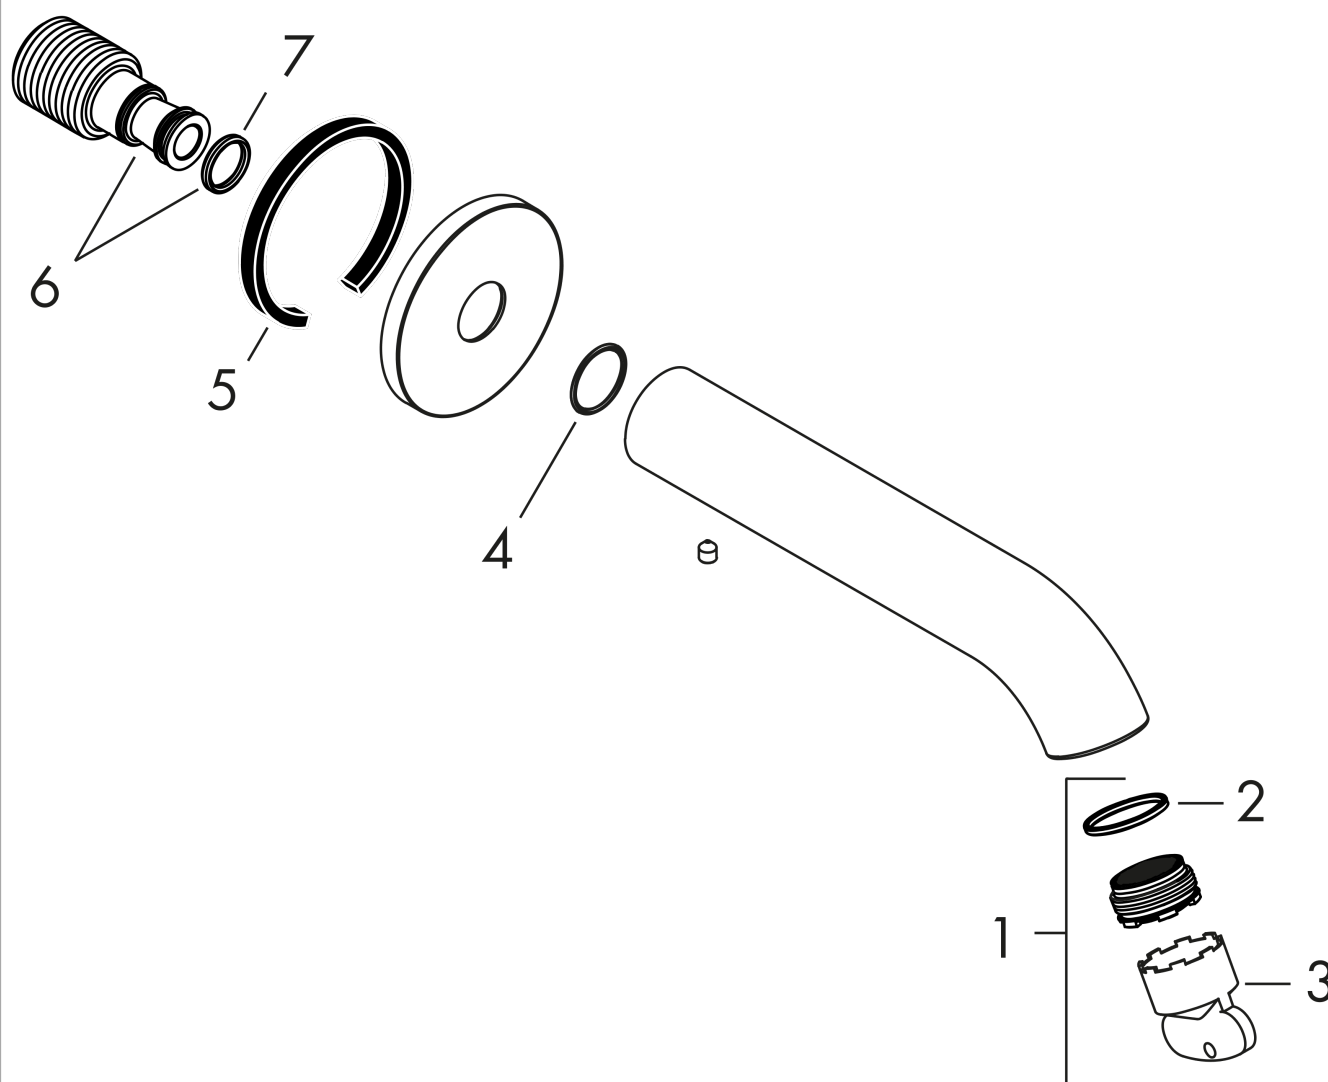

### Bath spout curved

Surfaces: **Polished Brass**

Article Number: **38411930**

### Scale drawing

**AXOR Uno**  
**Bath spout curved**  
Surfaces: **Polished Brass**    Article Number: **38411930**

## Exploded Drawing

Year of production: >04/17

**AXOR Uno**  
**Bath spout curved**  
 Surfaces: **Polished Brass**    Article Number: **38411930**

## Spare part list

Year of production: >04/17

Pos.	Description	Article Number	PC	PU
1	aerator M24x1 C	92934000	0	1
2	O-ring 20x1,5	98197000	0	1
3	special tool	95290000	0	1
4	O-ring 18x1,5	98231000	0	1
5	seal	97530000	0	1
6	connecting thread G $\frac{3}{4}$	92504000	0	1
7	O-ring 13x2	98128000	0	1