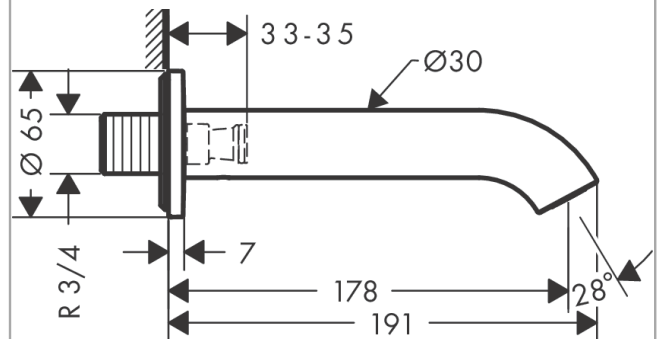

Scale drawing