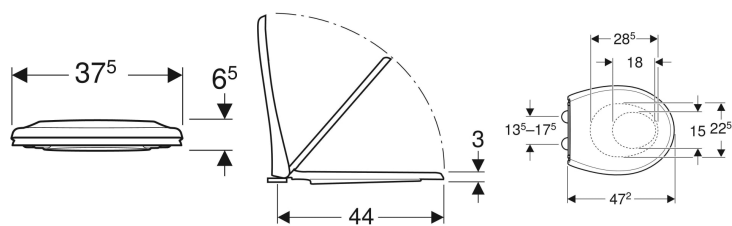

Geberit Selnova WC seat with seat ring for children, fastening from above

Example image

- Integrated magnets to secure the child seat ring in place

Characteristics

- Overlapping WC lid
- Adapted for the use of a child with a small seat ring

Technical data

Product material | Duroplast

Art. no.	Colour / surface	Quick-release hinges	Soft-closing mechanism	Fastening	Hinge material
500.339.01.1	white	yes	yes	from above	Brass chrome-plated