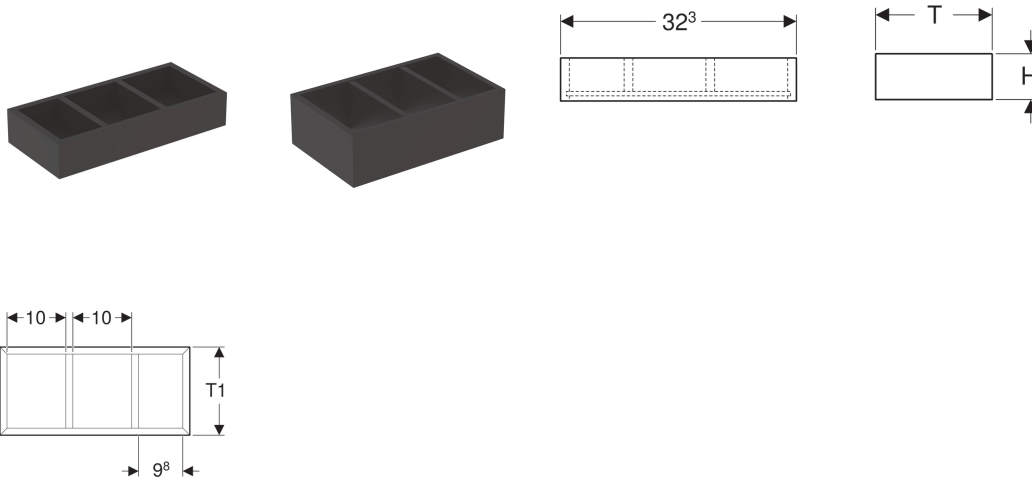

Geberit Smyle Square drawer insert, H-partition

Characteristics

- H-partition

Technical data

Material | High-compressed three-layer chipboard

Art. no.	Surface / colour	B	H	T	T1	
500.677.00.1	textured melamine / lava	32.3 cm	5.9 cm	15 cm	12.6 cm	NEW
500.676.00.1	textured melamine / lava	32.3 cm	9.8 cm	20 cm	17.6 cm	NEW