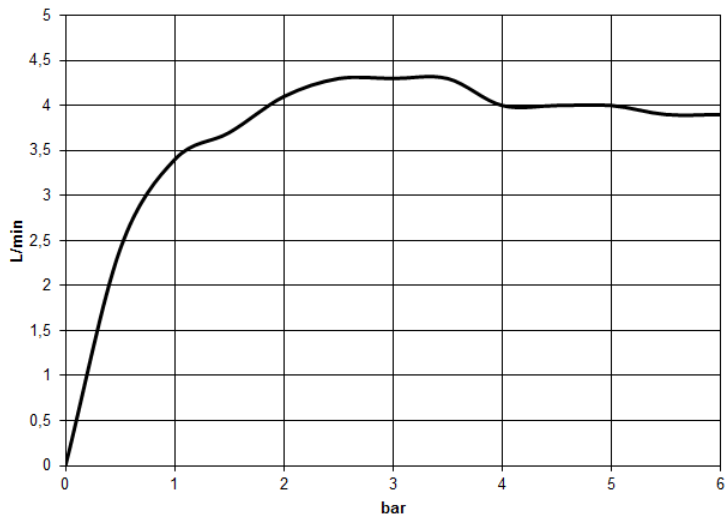

Washbasin - CYO

Deck-mounted basin spout without pop-up waste - polished chrome

Article number: 13 717 811-00

- 167 mm projection
- fixed spout
- rectangular, air-enriched flow
- height of mixer 198 mm
- height up to aerator 133 mm
- hole diameter 35 mm
- 2x 1/2" x 1/2" high pressure hose
- max. flow 4.5 l/min
- lead-free
- Fittings group as per DIN 4109: 1
- In combination with an eValve, the flow rate can deviate.
- Please note that for an electronic version the flow limiter must be removed.

## Washbasin - CYO

Deck-mounted basin spout without pop-up waste - polished chrome

Article number: 13 717 811-00

All details in mm / inch = mm x 0.0394

### Flow rate chart