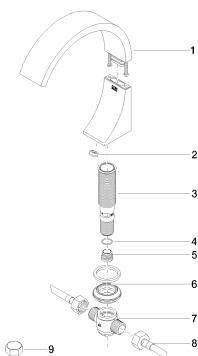

Washbasin - CYO

Deck-mounted basin spout without pop-up waste - polished chrome

Article number: 13 717 811-00

Other finish variants

13 717 811-06

13 717 811-28

platinum / platinum matt

13 717 811-36

Durabross / brushed
Durabross

13 717 811-38

13 717 811-99

Other finishes on request (x-tra Service)

Spare parts list

No.	Item Number	Name	Quantity used