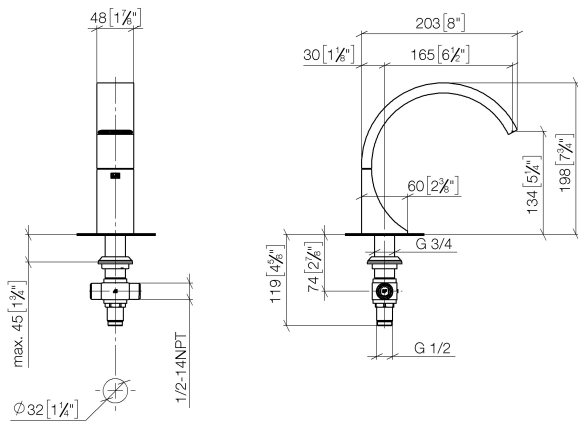

Washbasin - CYO

Deck-mounted basin spout without pop-up waste - polished chrome

Article number: 13 717 811-00

- 167 mm projection
- fixed spout
- rectangular, air-enriched flow
- height of mixer 198 mm
- height up to aerator 133 mm
- hole diameter 35 mm
- 2x 1/2" x 1/2" high pressure hose
- max. flow 4.5 l/min
- lead-free
- Fittings group as per DIN 4109: 1
- In combination with an eValve, the flow rate can deviate.
- Please note that for an electronic version the flow limiter must be removed.

polished chrome

Dimensional drawing

mm [inches]

## Washbasin - CYO

Deck-mounted basin spout without pop-up waste - polished chrome

Article number: 13 717 811-00

All details in mm / inch = mm x 0.0394