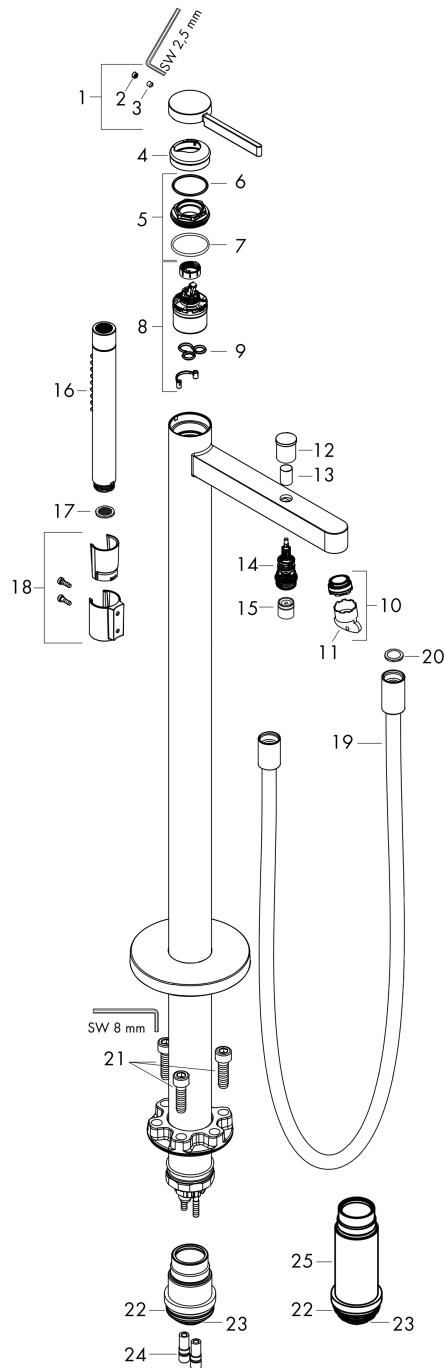

Finoris

Single lever bath mixer floor-standing

Surfaces: **Matt White** Article Number: **76445700**

Description

product features

- consists of: single lever bath mixer floor standing, baton hand shower, shower hose, shower holder
- 2 functions
- projection 210 mm
- connection type: basic set
- spray type mixer: normal spray
- spray type hand shower: Rain, Mono
- maximum flow rate at 3 bar: 25,6 l/min
- flow rate for bath spout at 3 bar: 20,6 l/min
- flow rate of hand shower at 3 bar: 13,6 l/min
- min. operating pressure: 1 bar
- max. operating pressure: 10 bar
- ceramic cartridge
- diverter with automatic resetting
- non-return valve
- connection dimension: DN15

Technology

Design awards

reddot winner 2021

Product image

Scale drawing

Finoris

Single lever bath mixer floor-standing

Surfaces: **Matt White** Article Number: **76445700**

Flowchart

Finoris
Single lever bath mixer floor-standing
 Surfaces: **Matt White** Article Number: **76445700**

Exploded Drawing

Year of production: >06/21

Finoris**Single lever bath mixer floor-standing**Surfaces: **Matt White** Article Number: **76445700****Spare part list**

Year of production: >06/21

Pos.	Description	Article Number	Price	PU
1	handle	93993700	-	1
2	screw cover	93735460	-	1
3	hollow set screw M5x5	98446000	-	1
4	escutcheon	93994700	-	1
5	nut	93995000	-	1
6	O-ring 33x2	98154000	-	1
7	O-ring 35x2	92604000	-	1
8	cartridge, assy	93895000	-	1
9	seal	95008000	-	1
10	aerator M24x1 (38 l/min)	93965000	-	1
11	service tool	93750000	-	1
12	diverter knob	97981700	-	1
13	sleeve	97979700	-	1
14	selector	97978000	-	1
15	non return valve	97980000	-	1
16	shower hose 1,25 m	28282700	-	1
17	seal	98058000	-	1
18	shower holder, assy	96295700	-	1
19	filter packing	94246000	-	1
20	handshower	28532700	-	1
21	hexagon socket screw M10x35	97670000	-	1
22	O-ring 44x2,5	98162000	-	1
23	O-ring 29x3	98371000	-	1
24	O-ring 7x2	98419000	-	1
25	extension set 60 mm	93882000	-	1