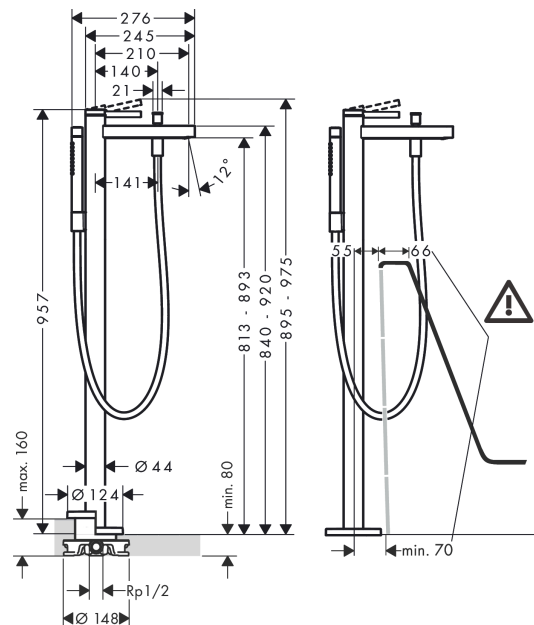

Finoris

Single lever bath mixer floor-standing

Surfaces: **Matt White** Article Number: **76445700**

Description

product features

- consists of: single lever bath mixer floor standing, baton hand shower, shower hose, shower holder
- 2 functions
- projection 210 mm
- connection type: basic set
- spray type mixer: normal spray
- spray type hand shower: Rain, Mono
- maximum flow rate at 3 bar: 25,6 l/min
- flow rate for bath spout at 3 bar: 20,6 l/min
- flow rate of hand shower at 3 bar: 13,6 l/min
- min. operating pressure: 1 bar
- max. operating pressure: 10 bar
- ceramic cartridge
- diverter with automatic resetting
- non-return valve
- connection dimension: DN15

Technology

Design awards

reddot winner 2021

Product image

Scale drawing

Finoris

Single lever bath mixer floor-standing

Surfaces: **Matt White** Article Number: **76445700**

Flowchart

Finoris
Single lever bath mixer floor-standing
 Surfaces: **Matt White** Article Number: **76445700**

Exploded Drawing

Year of production: >06/21

Finoris**Single lever bath mixer floor-standing**Surfaces: **Matt White** Article Number: **76445700****Spare part list**

Year of production: >06/21

Pos.	Description	Article Number	Price	PU
1	handle	93993700	-	1
2	screw cover	93735460	-	1
3	hollow set screw M5x5	98446000	-	1
4	escutcheon	93994700	-	1
5	nut	93995000	-	1
6	O-ring 33x2	98154000	-	1
7	O-ring 35x2	92604000	-	1
8	cartridge, assy	93895000	-	1
9	seal	95008000	-	1
10	aerator M24x1 (38 l/min)	93965000	-	1
11	service tool	93750000	-	1
12	diverter knob	97981700	-	1
13	sleeve	97979700	-	1
14	selector	97978000	-	1
15	non return valve	97980000	-	1
16	shower hose 1,25 m	28282700	-	1
17	seal	98058000	-	1
18	shower holder, assy	96295700	-	1
19	filter packing	94246000	-	1
20	handshower	28532700	-	1
21	hexagon socket screw M10x35	97670000	-	1
22	O-ring 44x2,5	98162000	-	1
23	O-ring 29x3	98371000	-	1
24	O-ring 7x2	98419000	-	1
25	extension set 60 mm	93882000	-	1