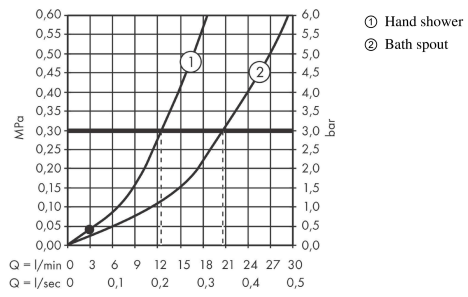

Finoris

Single lever bath mixer floor-standing

Surfaces: **Matt White** Article Number: **76445700**

Flowchart