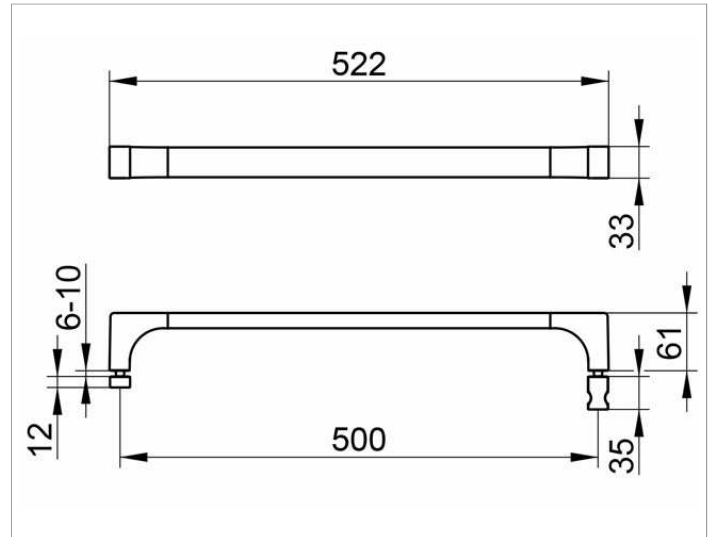

Edition 11

11108010502 Shower door handle

PRODUCT

DRAWING

PRODUCT ATTRIBUTES

with counter plate and handle,
mountable on the right or left side

SURFACE

chrome-plated

DIMENSION

500 mm