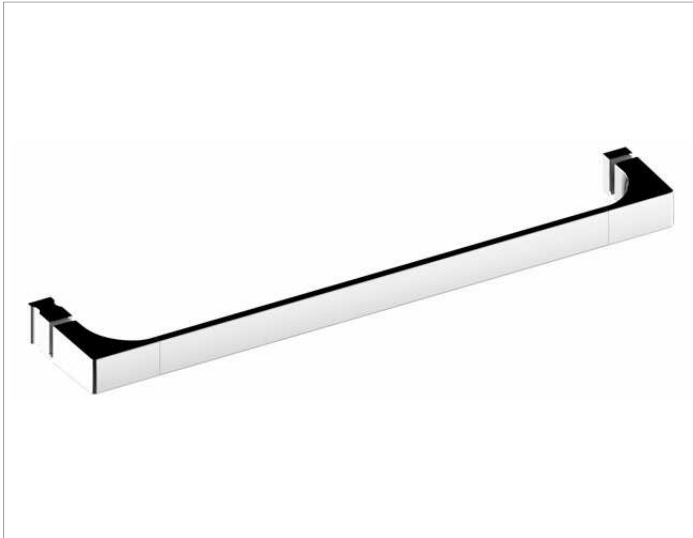

Edition 11

11108010502 Shower door handle

PRODUCT

DRAWING

PRODUCT ATTRIBUTES

with counter plate and handle,
mountable on the right or left side

SURFACE

chrome-plated

DIMENSION

500 mm