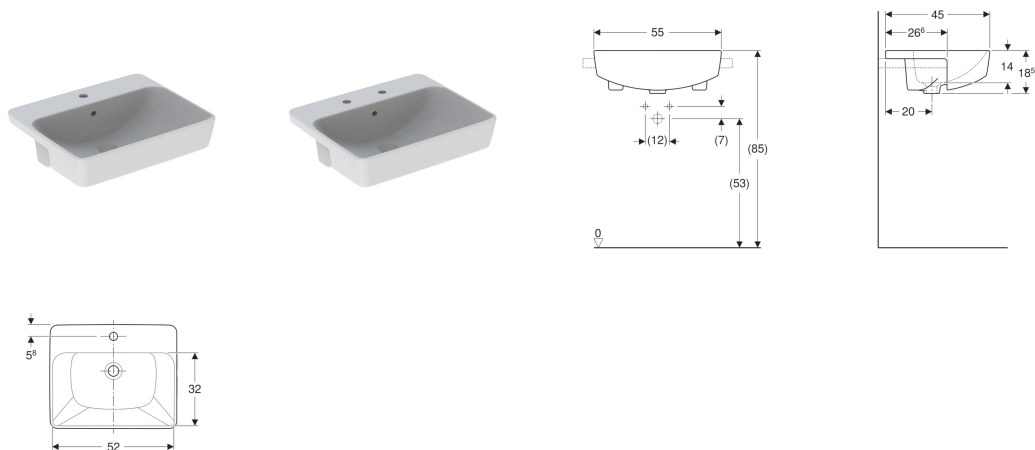

Geberit semirecessed washbasin VariForm, square

Application purposes

- For mounting in washtops

Characteristics

- Square

Technical data

Material | Vitreous china

Scope of delivery

- Fastening material

Art. no.	Surface / colour	B	H	T	Tap hole	Overflow	
500.681.01.1	white	55 cm	18.5 cm	45 cm	centred	visible	NEW
500.682.01.1	white	55 cm	18.5 cm	45 cm	left and right	visible	NEW