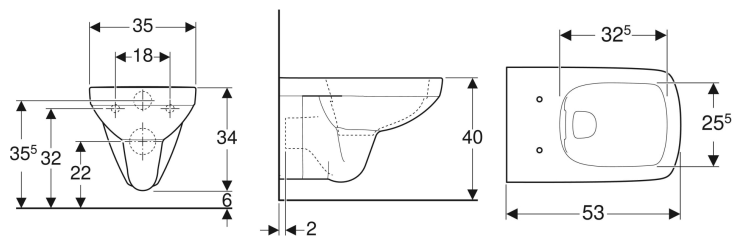

**Geberit Selnova Square wall-hung WC, washdown, Rimfree**

Example image

**Application purposes**

- For concealed cisterns
- For pressure flushing valves

**Characteristics**

- Wall-hung

- Washdown WC
- Rimfree
- Type 1, full flush volume 6 / 4 l, in accordance with EN 997
- Type 2 in accordance with EN 997

**Technical data**

Product material | Vitreous china

**To order additionally**

- WC seat

Art. no.	Colour / surface	B	H	T
501.458.00.7	white	35 cm	34 cm	53 cm

**Accessories**

- Geberit fastening material for wall-hung WCs and wall-hung bidets