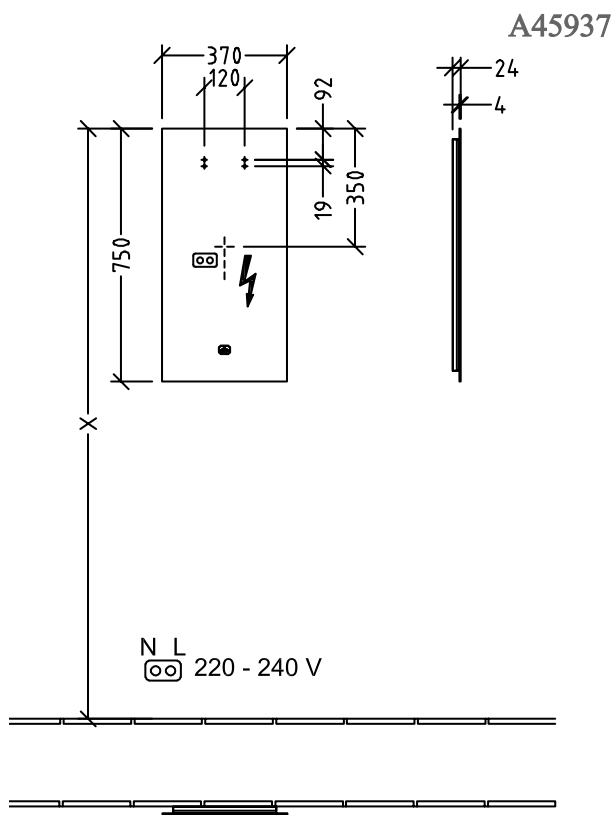

### 1 . POSITION

<b>Model</b>	<b>A45937</b>
Collection	More to See Lite
PROJECTS	■ DESIGN
Width	370 mm
Height	750 mm
Depth	24 mm
Description	Glass fastening set included with all-round LED wall lighting (replaceable) IP 44 After retrofitting with the ZigBee® Home Automation Kit C004 00, lighting can be controlled via your Smart Home environment. The illuminated mirror can be switched on and off via the sensor switch, The mirror can be connected via the ZigBee® Home Automation Standard with all hubs/gateways that use this transmission standard, such as Philips Hue Bridge or suitable Amazon Echo models. 1x 18,24 W 2700 K (warm white) to 6500 K (daylight white)
Specification texts	More to See Lite; Mirror; Glass; Size: 370 x 750 x 24 mm; Rectangle; fastening set included; with all-round LED wall lighting (replaceable); IP 44; After retrofitting with the ZigBee® Home Automation Kit C004 00, lighting can be controlled via your Smart Home environment. The illuminated mirror can be switched on and off via the sensor switch, The mirror can be connected via the ZigBee® Home Automation Standard with all hubs/gateways that use this transmission standard, such as Philips Hue Bridge or suitable Amazon Echo models.; 1x 18,24 W; 2700 K (warm white) to 6500 K (daylight white)

COLOURS

PREVIEW

COLOUR NAME

ARTICLE NUMBER

EAN

A4593700

4062373819265

TECHNICAL DRAWINGS