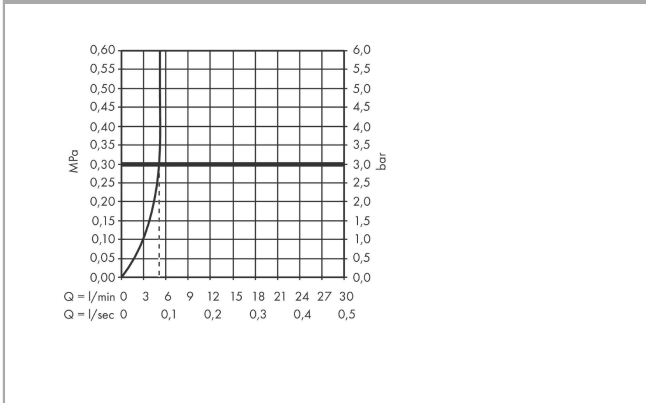

**Technology**

**Vernis Blend**

**Electronic basin mixer with temperature pre-adjustment battery operation**

Surfaces: **Chrome** Article Number: **71502000**

**Product image**

**Scale drawing**

**Flowchart**