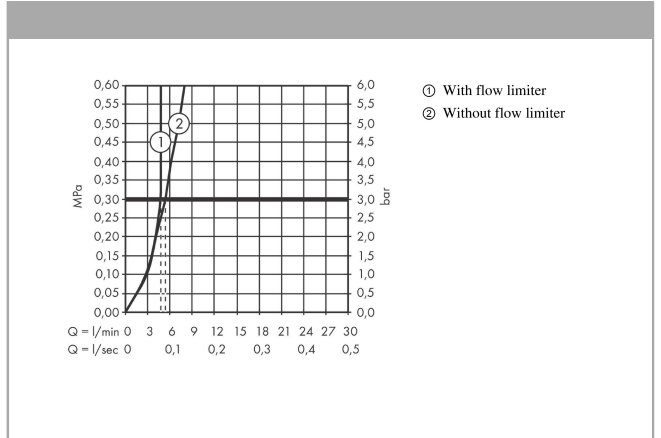

**Technology**

**Vernis Blend**

**Electronic basin mixer with temperature pre-adjustment battery operation**

Surfaces: **Chrome** Article Number: **71502000**

**Product image**

**Scale drawing**

**Flowchart**