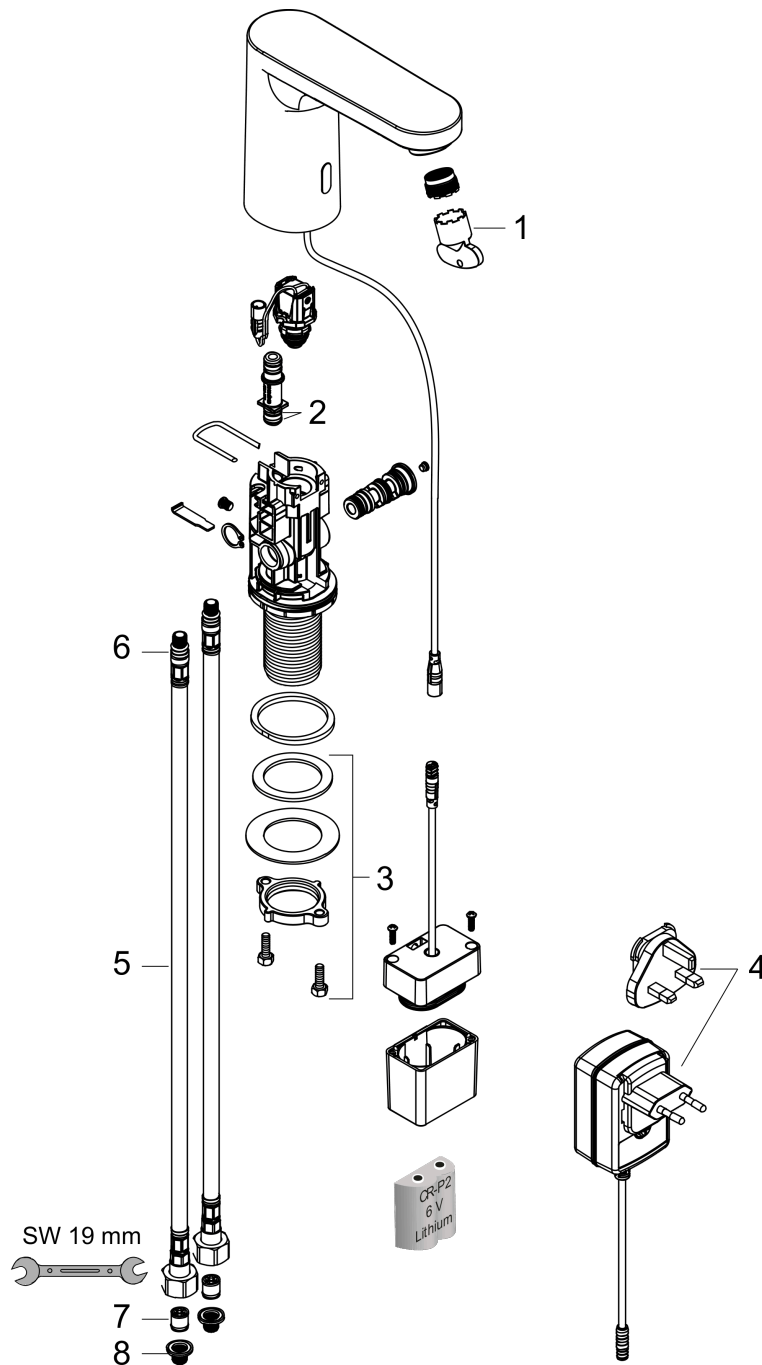

**Vernis Blend**

**Electronic basin mixer with temperature pre-adjustment battery operation**

Surfaces: **Chrome** Article Number: **71502000**

**Exploded Drawing**

Year of production: >05/21

### Spare part list

Year of production: >05/21

Pos.	Description	Article Number	Price	PU
1	service tool	93750000	-	1
2	O-ring 8x1,5	98423000	-	1
3	fixing set (Ø 32)	13961000	-	1
4	transformer	94269000	-	1
5	connection hose 450 mm M8x0,75 G3/8	93405000	-	1
6	O-ring 7x1,5	98422000	-	1
7	non return valve DW 10	96456000	-	1
8	filter packing	95291000	-	1
a	-	15346000	-	1
b	fixation extension 35 mm	13898000	-	1