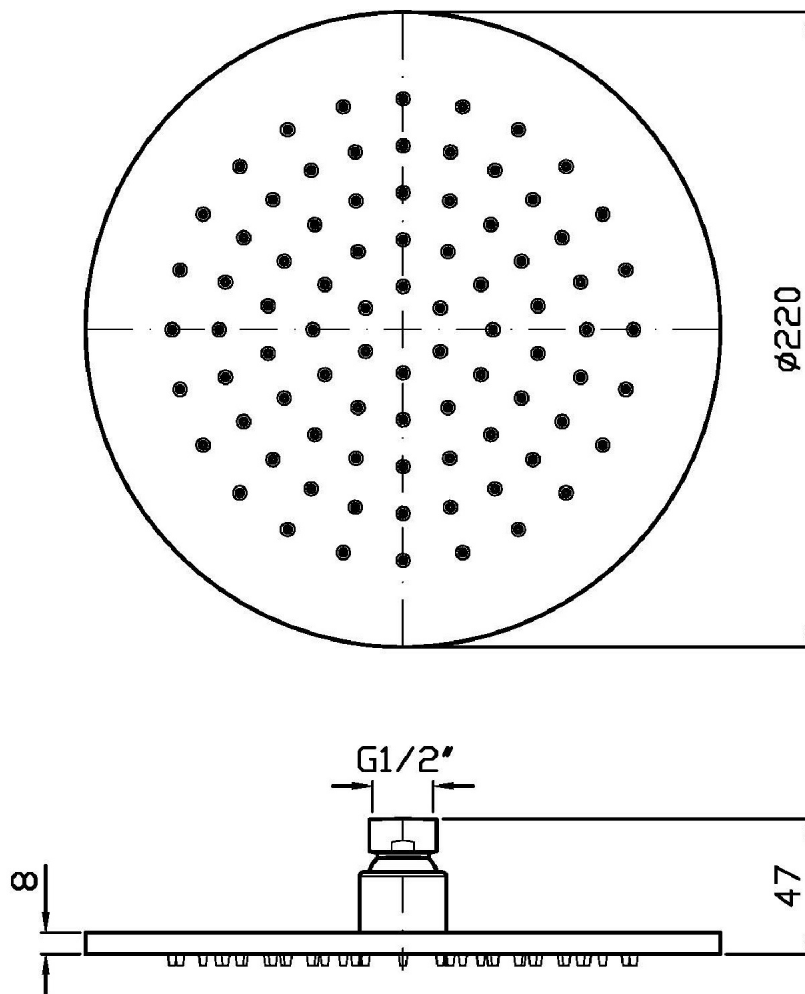

SHOWER

Z94261.X

Disegno Complessivo / Overall Drawing