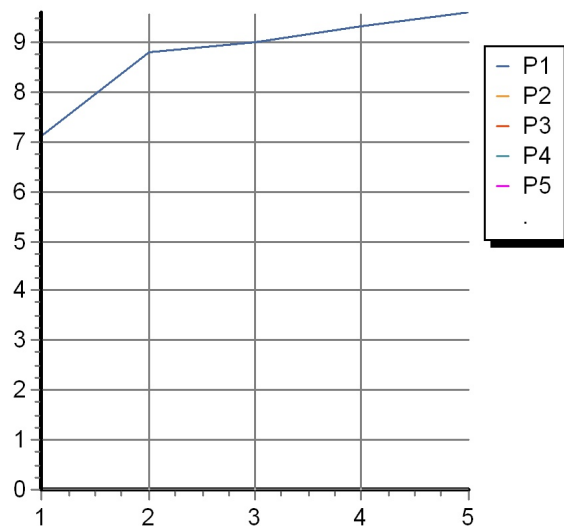

## SHOWER

Z94261.X

Disegno Complessivo / Overall Drawing

## SHOWER

Z94261.X Portate / Flowrates (lt/min)

PRESSIONE PRESSURE	1 BAR	2 BAR	3 BAR	4 BAR	5 BAR
P1 SOFFIONE SHOWER HEAD	7,1	8,8	9	9,3	9,6
P2					
P3					
P4					
P5					

## SHOWER

Z94261.X Pesì e Misure / Weights and Sizes

Peso ( Kg ) Weight ( lb )	1,60 ( Kg )	3,53 ( lb )
Volume test ( dc3 ) - ( in3 )	3,60 ( dc3 )	219,69 ( in3 )
h ( mm ) - ( in )	50,00 ( mm )	1,97 ( in )
L1 ( mm ) - ( in )	240,00 ( mm )	9,45 ( in )
L2 ( mm ) - ( in )	300,00 ( mm )	11,81 ( in )