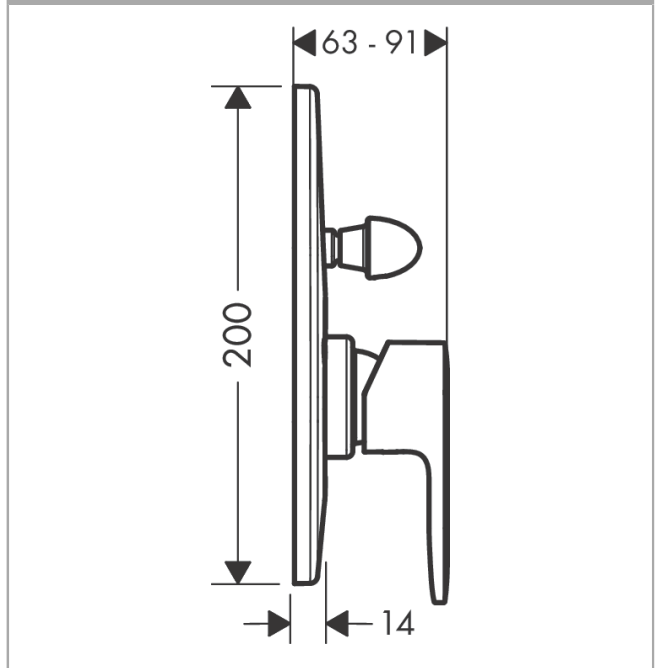

Vernis Blend
Single lever bath mixer for concealed installation
 Surfaces: **Matt Black** Article Number: **71449670**

Description

product features

- connection type: basic set
- maximum flow rate at 3 bar: 30 l/min
- min. operating pressure: 1 bar
- max. operating pressure: 10 bar
- ceramic cartridge
- temperature limitation adjustable
- diverter with automatic resetting
- suitable for continuous flow water heaters

Product image

Scale drawing

Flowchart