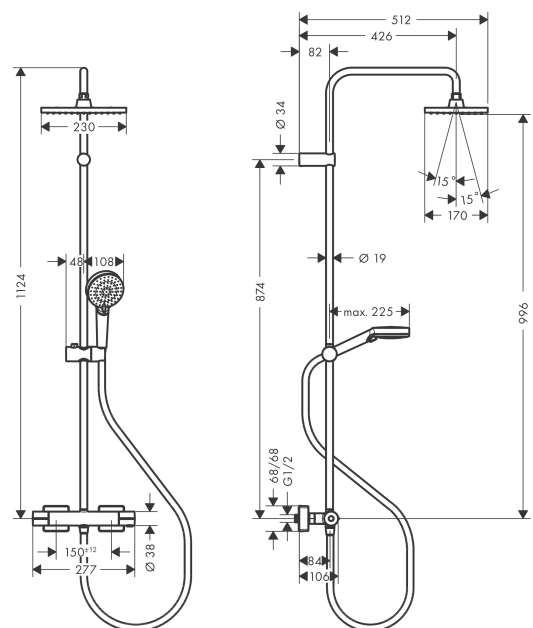

Scale drawing