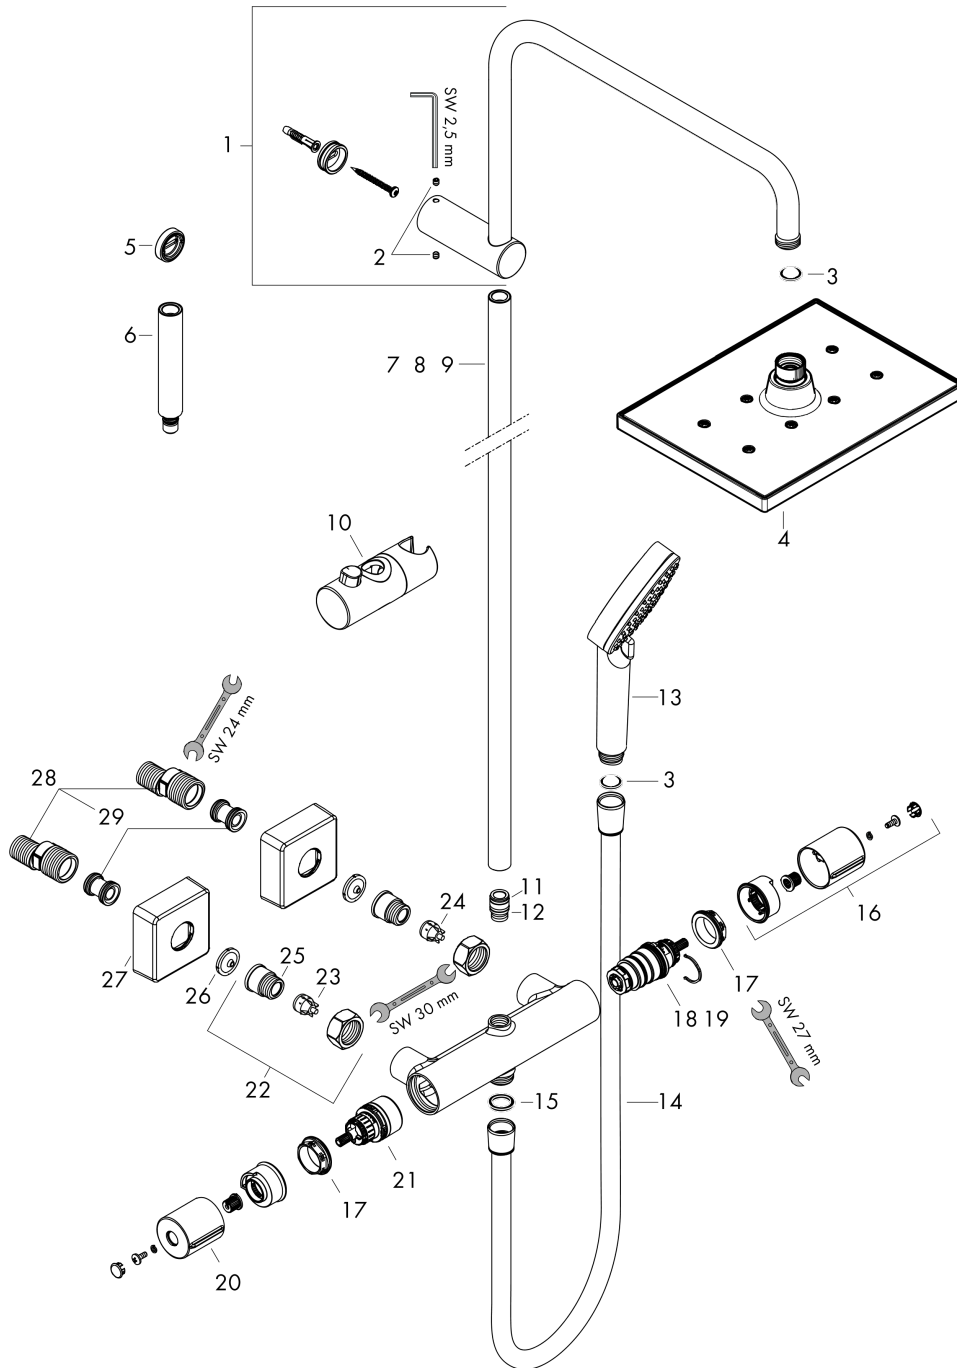

Vernis Shape
Showerpipe 230 1jet with thermostat
Surfaces: **Chrome** Article Number: **26286000**

Exploded Drawing

Year of production: >04/21

Vernis Shape

Showerpipe 230 1jet with thermostat

Surfaces: **Chrome** Article Number: **26286000**

Spare part list

Year of production: >04/21

Pos.	Description	Article Number	Price	PU
1	shower arm	93768000	-	1
2	hollow set screw M5x5	98446000	-	1
3	filter packing	94246000	-	1
4	-	26281000	-	1
5	tile-matching-disk	93813000	-	1
6	extension 100 mm	94164000	-	1
7	pipe	93906000	-	1
8	pipe	93770000	-	1
9	pipe	93907000	-	1
10	support, assy	93729000	-	1
11	O-ring 12x2	98214000	-	1
12	O-ring 11x2	98127000	-	1
13	handshower	26270000	-	1
14	shower hose Metaflex'C 1,60 m	28266000	-	1
15	seal	98058000	-	1
16	handle for thermostat	93727000	-	1
17	nut	98913000	-	1
18	thermostat cartridge	98282000	-	1
19	cartridge for exchanged connections	92373000	-	1
20	handle	93731000	-	1
21	shut off unit with selector	98283000	-	1
22	connecting thread G½	93730000	-	1
23	non return valve (pressure-resistant up to 2 MPa)	93136000	-	1
24	non return valve	96737000	-	1
25	O-ring 16x2	98133000	-	1
26	filter packing	96922000	-	1
27	escutcheon	93879000	-	1
28	set of S-unions (±12 mm)	94140000	-	1
29	noise reduction	96429000	-	1