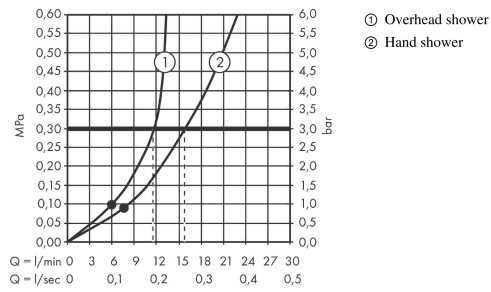

Vernis Shape

Showerpipe 230 1jet with thermostat

Surfaces: **Chrome** Article Number: **26286000**

Description

product features

- consists of: overhead shower, hand shower, shower thermostat, shower hose, slider
- overhead shower Vernis Shape 230 1jet
- shower head size overhead shower: 230 x 170 mm
- spray type overhead shower: Rain
- ball-joint: overhead shower angle adjustable
- spray type hand shower: Rain, IntenseRain
- maximum flow rate at 3 bar: 15,9 l/min
- minimum flow pressure: 1 bar
- operating pressure: min. 1 bar/max. 10 bar
- shower bar diameter: 19 mm
- height-adjustable slider with locking push-button slider
- shower arm length overhead shower: 426 mm
- thermostat Vernis
- safety lock at 40° C
- adjustable hot water limitation
- outlets controlled via turning handle
- simultaneous utilization of 2 functions
- mounting type: exposed installation
- connection dimension DN15
- connection thread G ½
- centre distance 150 ± 12 mm

Technology

Product image

Scale drawing

Vernis Shape
Showerpipe 230 1jet with thermostat
 Surfaces: **Chrome** Article Number: **26286000**

Flowchart

Vernis Shape
Showerpipe 230 1jet with thermostat
 Surfaces: **Chrome** Article Number: **26286000**