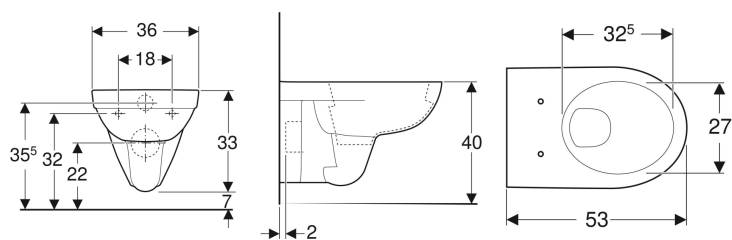

Geberit Selnova wall-hung WC, washdown

Example image

Application purposes

- For concealed cisterns
- For pressure flushing valves

Characteristics

- Wall-hung

- Washdown WC
- With flush rim
- Type 1, full flush volume 6 / 4 l, in accordance with EN 997
- Type 2 in accordance with EN 997

Technical data

Product material | Vitreous china

To order additionally

- WC seat

Art. no.	Colour / surface	B	H	T
500.260.01.7	white	35.8 cm	33.2 cm	53 cm

Accessories

- Geberit fastening material for wall-hung WCs and wall-hung bidets