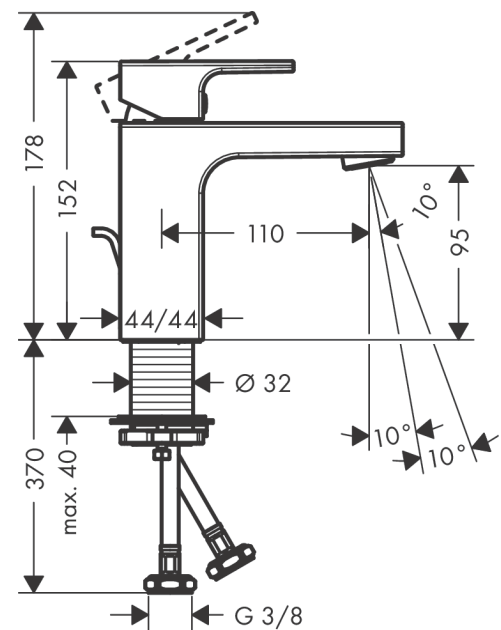

Vernis Shape

Single lever basin mixer 100 with pop-up waste set

Surfaces: **Matt Black** Article Number: **71561670**

Description

product features

- consists of: single lever basin mixer, waste set
- ComfortZone 100
- projection 110 mm
- spray type: normal spray
- swiveling spray former
- maximum flow rate at 3 bar: 5 l/min
- ceramic cartridge
- temperature limitation adjustable
- with isolated water conduction - without contact with nickel and lead
- suitable for continuous flow water heaters
- pop-up waste set G 1¼
- material waste set: synthetic
- connection type: G ¾ connections
- connection dimension: DN15

Technology

Product image

Scale drawing

Vernis Shape

Single lever basin mixer 100 with pop-up waste set

Surfaces: **Matt Black** Article Number: **71561670**

Flowchart