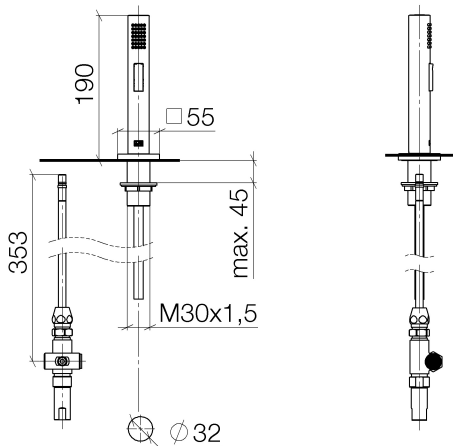

Kitchen sink - Series-various
Rinsing spray set - polished chrome
Article number: 27 722 970-00

- height of mixer 189 mm
- lead-free
- fabric braided hose 1500mm
- sprayface with anti-scaling system
- spray flow
- hole diameter rinsing spray 32mm
- automatic spout/shower diverter
- with angular rosette
- Intrinsic protection against back flow.
- for combination with fittings in the LOT series

polished chrome

Dimensional drawing

All details in mm / inch = mm x 0.0394

Kitchen sink - Series-various
Rinsing spray set - polished chrome
Article number: 27 722 970-00

Other finish variants

platinum matt
27 722 970-06