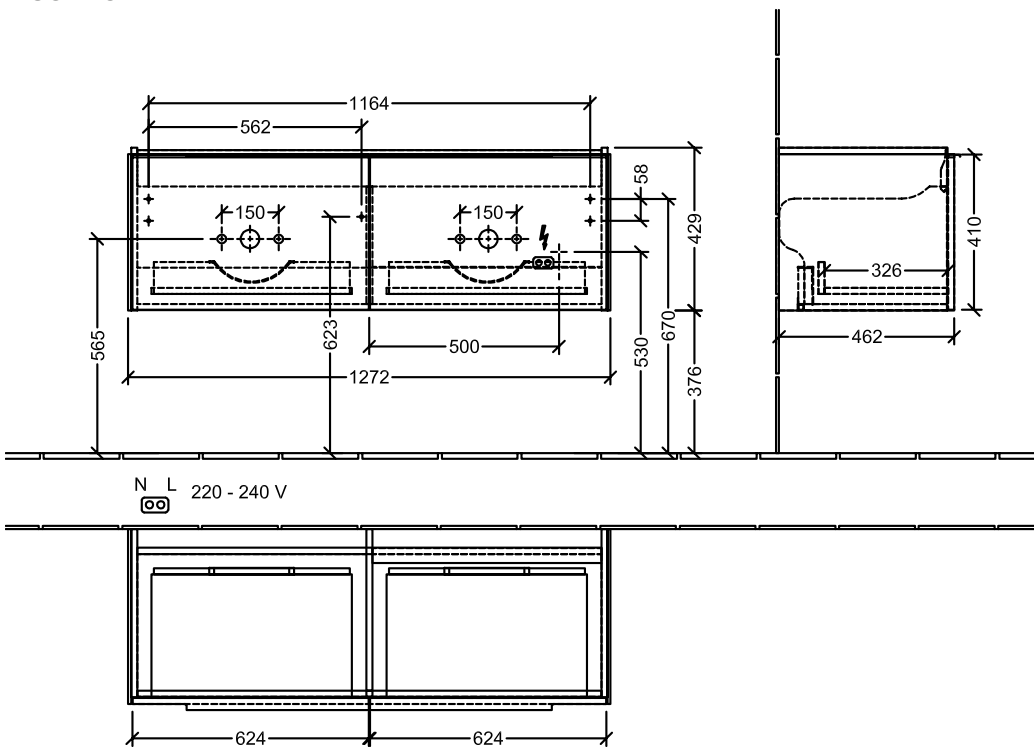

TECHNICAL DRAWINGS

C567L0RH

Subway 3.0 C567L	 Villeroy & Boch 1748
V01 / 08.12.2020