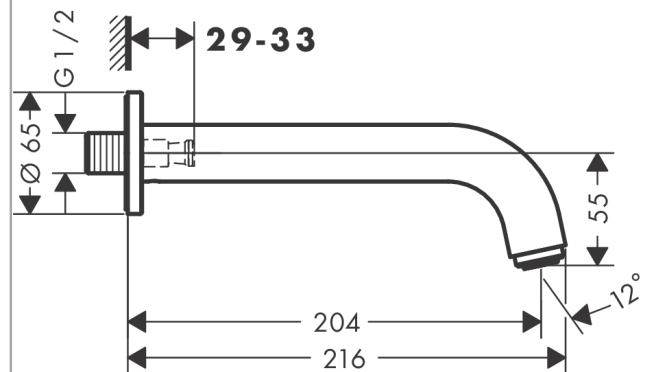

Scale drawing