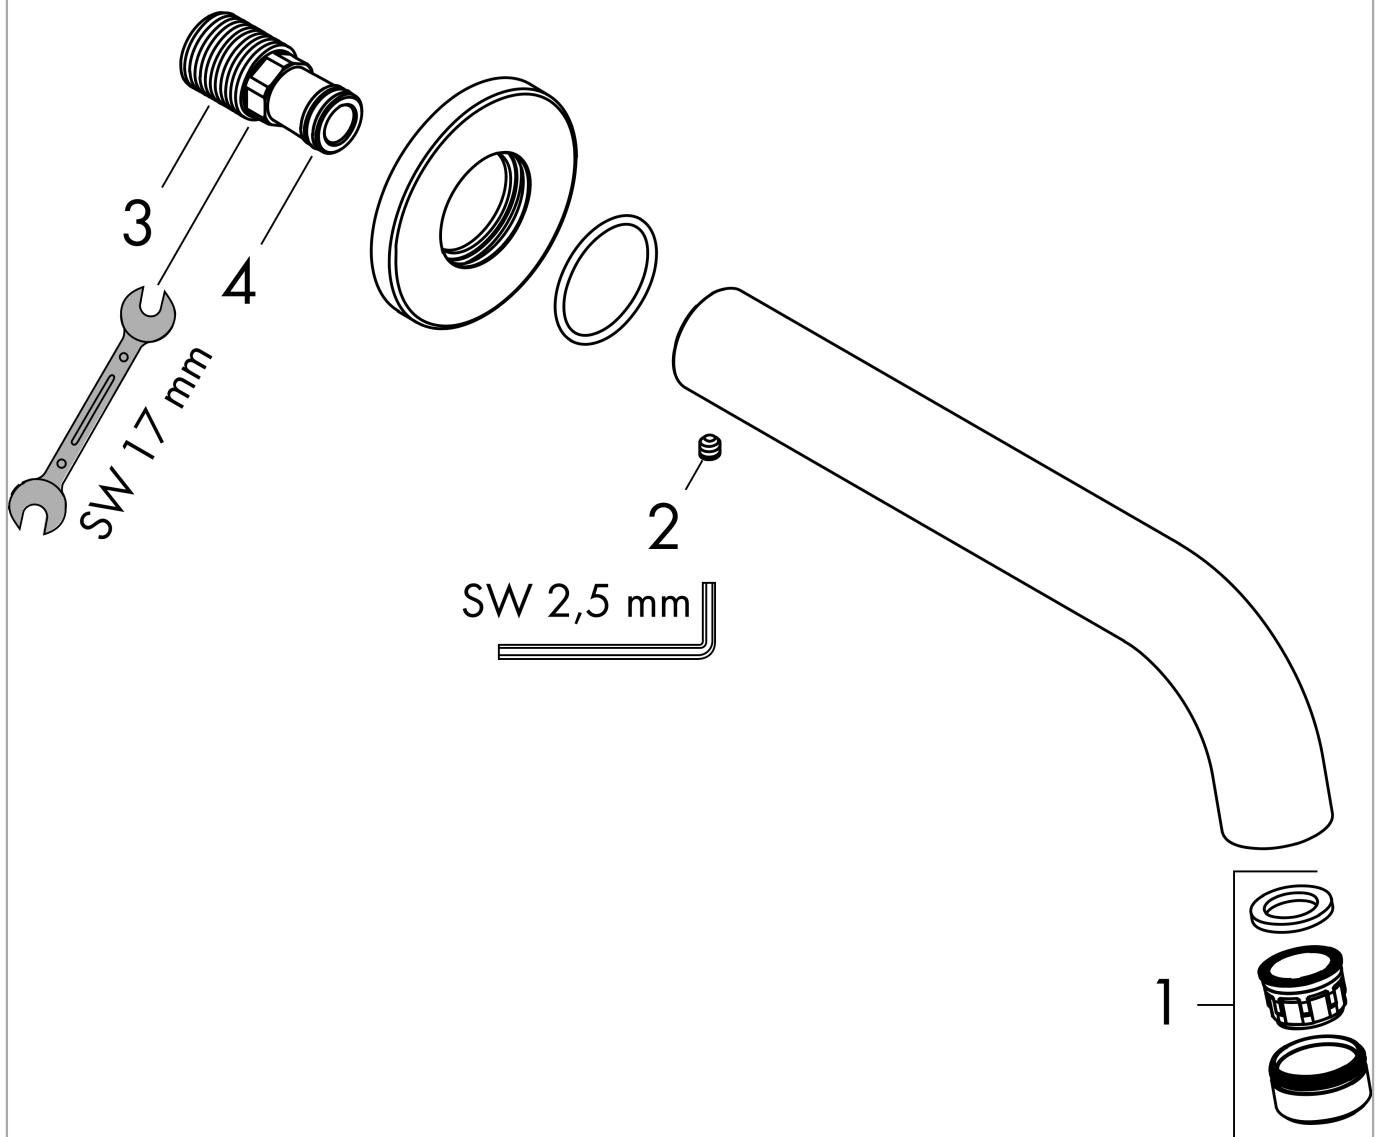

#### Scale drawing

#### Flowchart

The consumption was measured in combination with the appropriate fittings (thermostat/mixer/ in-wall valve) to reflect actual application in practice.

Vernis Blend

Bath spout

Surfaces: **Matt Black**

Article Number: **71420670**

Exploded Drawing

Year of production: >04/21

**Vernis Blend**

**Bath spout**

Surfaces: **Matt Black** Article Number: **71420670**

**Spare part list**

Year of production: >04/21

<b>Pos.</b>	<b>Description</b>	<b>Article Number</b>	<b>Price</b>	<b>PU</b>
1	aerator M24x1 (38 l/min)	92513670	-	1
2	hollow set screw M5x5	98446000	-	1
3	connecting thread G½	93726000	-	1
4	O-ring 13x2	98128000	-	1