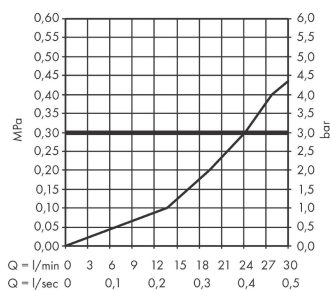

Flowchart

The consumption was measured in combination with the appropriate fittings (thermostat/mixer/ in-wall valve) to reflect actual application in practice.