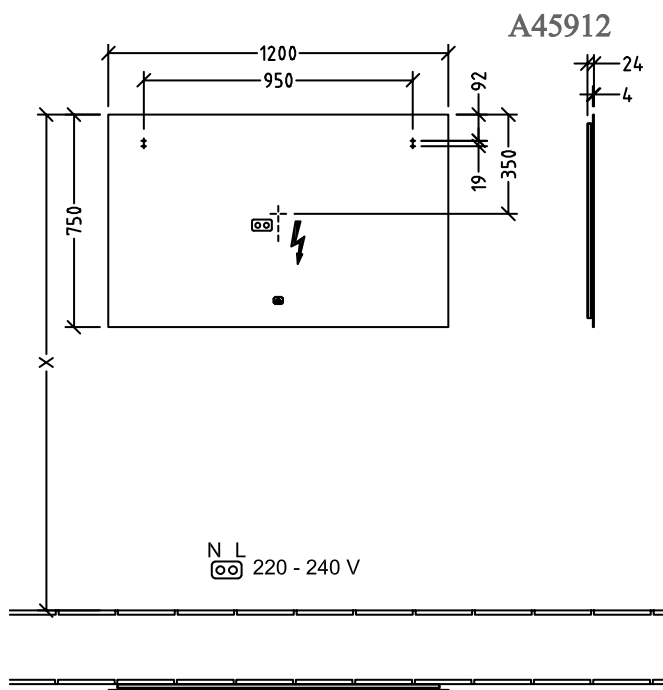

MIRROR MORE TO SEE LITE

PRODUCT INFORMATION

1 . POSITION

Model	A45912
Collection	More to See Lite
PROJECTS	DESIGN
Width	1200 mm
Height	750 mm
Depth	24 mm
Description	<p>Glass fastening set included with all-round LED wall lighting (replaceable) IP 44 After retrofitting with the ZigBee® Home Automation Kit C004 00, lighting can be controlled via your Smart Home environment. The illuminated mirror can be switched on and off via the sensor switch, The mirror can be connected via the ZigBee® Home Automation Standard with all hubs/gateways that use this transmission standard, such as Philips Hue Bridge or suitable Amazon Echo models. 1x 34,08 W 2700 K (warm white) to 6500 K (daylight white)</p>
Specification texts	<p>More to See Lite; Mirror; Glass; Size: 1200 x 750 x 24 mm; Rectangle; fastening set included; with all-round LED wall lighting (replaceable); IP 44; After retrofitting with the ZigBee® Home Automation Kit C004 00, lighting can be controlled via your Smart Home environment. The illuminated mirror can be switched on and off via the sensor switch, The mirror can be connected via the ZigBee® Home Automation Standard with all hubs/gateways that use this transmission standard, such as Philips Hue Bridge or suitable Amazon Echo models.; 1x 34,08 W; 2700 K (warm white) to 6500 K (daylight white)</p>

COLOURS

PREVIEW

COLOUR NAME

ARTICLE NUMBER

EAN

A4591200

4062373819197

TECHNICAL DRAWINGS