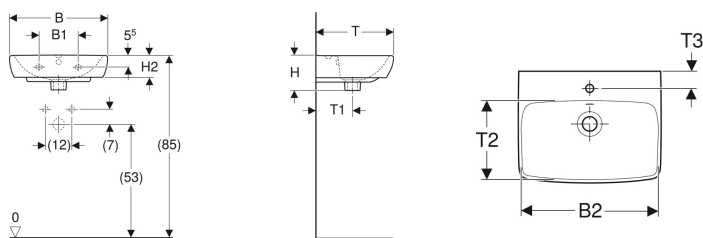

Geberit Selnova Square handrinse basin

Example image

Characteristics

- Can be combined with half pedestal
- Can be combined with full pedestal

Technical data

Product material | Vitreous china

Art. no.	Colour / surface	Tap hole	Overflow	B	B1	B2	Cabinet width	H	H1	H2	H3	T	T1	T2	T3
501.473.00.6	white	centred	visible	45 cm	18 cm	40 cm	37.6 cm	16 cm	83 cm	10 cm	77.5 cm	35 cm	18 cm	21.5 cm	5.5 cm
501.474.00.7	white	left and right	visible	45 cm	18 cm	40 cm	37.6 cm	16 cm	83 cm	10 cm	77.5 cm	35 cm	18 cm	21.5 cm	5.5 cm
501.460.00.6	white	centred	visible	50 cm	23 cm	44.5 cm	41.8 cm	17 cm	83.5 cm	10 cm	78 cm	42 cm	20 cm	27.5 cm	6 cm

Accessories

- Geberit fastening material for handrinse basin

- Geberit Abalona Square half pedestal only for washbasins 45 cm
- Geberit Abalona half pedestal only for handrinse basins 50 cm