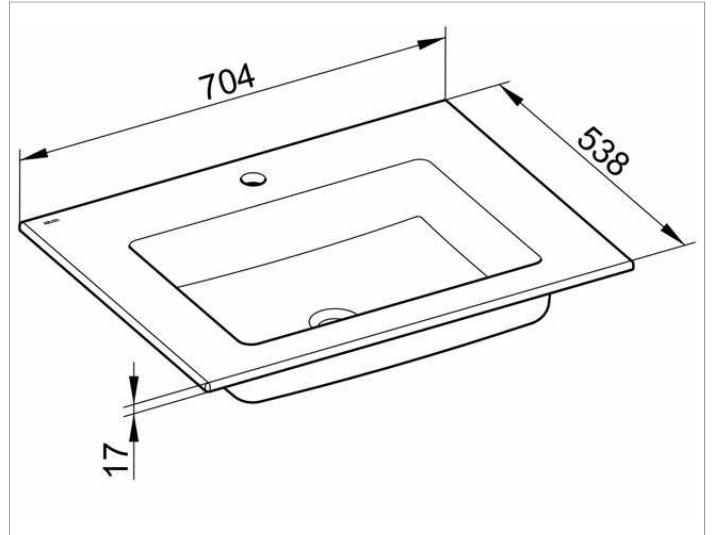

Royal 60
32140310701 Ceramic washbasin

PRODUCT

DRAWING

PRODUCT ATTRIBUTES

single tap hole,
complete with Clou drain and overflow system
with CleanPlus surface

SURFACE

white

DIMENSION

704 x 17 x 538 mm