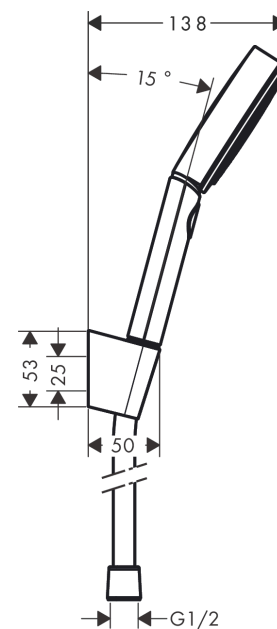

Pulsify Select

Shower holder set 105 3jet Relaxation with shower hose 125 cm

Surfaces: **Matt Black** Article Number: **24302670**

Description

product features

- consists of: hand shower, shower holder, shower hose
- shower head size: 105 mm
- spray type: PowderRain, IntenseRain, Massage spray
- convenient diversion via Select button
- maximum flow rate at 3 bar: 11,4 l/min
- minimum flow pressure: 1 bar
- wall supports of plastic

Technology

Design awards

reddot winner 2021

Product image

Scale drawing

Flowchart

The consumption was measured in combination with the appropriate fittings (thermostat/mixer/in-wall valve) to reflect actual application in practice.