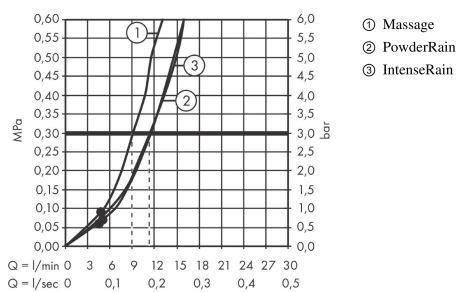

Pulsify Select

Shower holder set 105 3jet Relaxation with shower hose 125 cm

Surfaces: **Matt Black** Article Number: **24302670**

Description

product features

- consists of: hand shower, shower holder, shower hose
- shower head size: 105 mm
- spray type: PowderRain, IntenseRain, Massage spray
- convenient diversion via Select button
- maximum flow rate at 3 bar: 11,4 l/min
- minimum flow pressure: 1 bar
- wall supports of plastic

Technology

Design awards

reddot winner 2021

Product image

Scale drawing

Flowchart

The consumption was measured in combination with the appropriate fittings (thermostat/mixer/in-wall valve) to reflect actual application in practice.