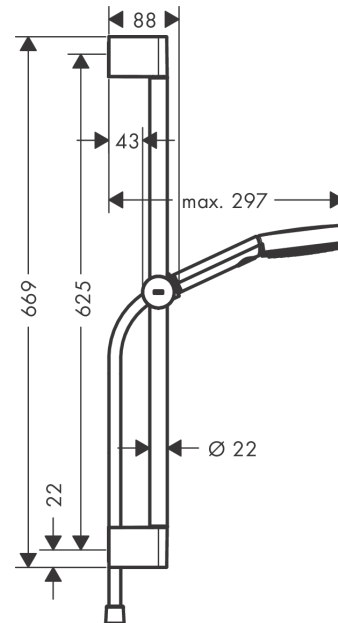

Pulsify Select

Shower set 105 3jet Relaxation EcoSmart with shower bar 65 cm

Surfaces: **Matt White** Article Number: **24161700**

Description

product features

- consists of: hand shower, slider, shower bar, shower hose
- shower head size: 105 mm
- spray type: PowderRain, IntenseRain, Massage spray
- convenient diversion via Select button
- maximum flow rate at 3 bar: 8,2 l/min
- minimum flow pressure: 1,2 bar
- wall supports of plastic
- stand pipe length: 669 mm
- shower bar diameter: 22 mm
- profile stand pipe: round
- drilling distance 625 mm
- height-adjustable slider with locking push-button slider

Technology

Design awards

reddot winner 2021

Product image

Scale drawing

Pulsify Select

Shower set 105 3jet Relaxation EcoSmart with shower bar 65 cm

Surfaces: **Matt White** Article Number: **24161700**

Flowchart

The consumption was measured in combination with the appropriate fittings (thermostat/mixer/in-wall valve) to reflect actual application in practice.