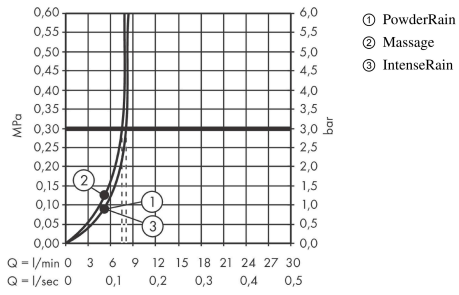

Pulsify Select

Shower set 105 3jet Relaxation EcoSmart with shower bar 65 cm

Surfaces: **Matt White** Article Number: **24161700**

Description

product features

- consists of: hand shower, slider, shower bar, shower hose
- shower head size: 105 mm
- spray type: PowderRain, IntenseRain, Massage spray
- convenient diversion via Select button
- maximum flow rate at 3 bar: 8,2 l/min
- minimum flow pressure: 1,2 bar
- wall supports of plastic
- stand pipe length: 669 mm
- shower bar diameter: 22 mm
- profile stand pipe: round
- drilling distance 625 mm
- height-adjustable slider with locking push-button slider

Technology

Design awards

reddot winner 2021

Product image

Scale drawing

Pulsify Select

Shower set 105 3jet Relaxation EcoSmart with shower bar 65 cm

Surfaces: **Matt White** Article Number: **24161700**

Flowchart

The consumption was measured in combination with the appropriate fittings (thermostat/mixer/in-wall valve) to reflect actual application in practice.