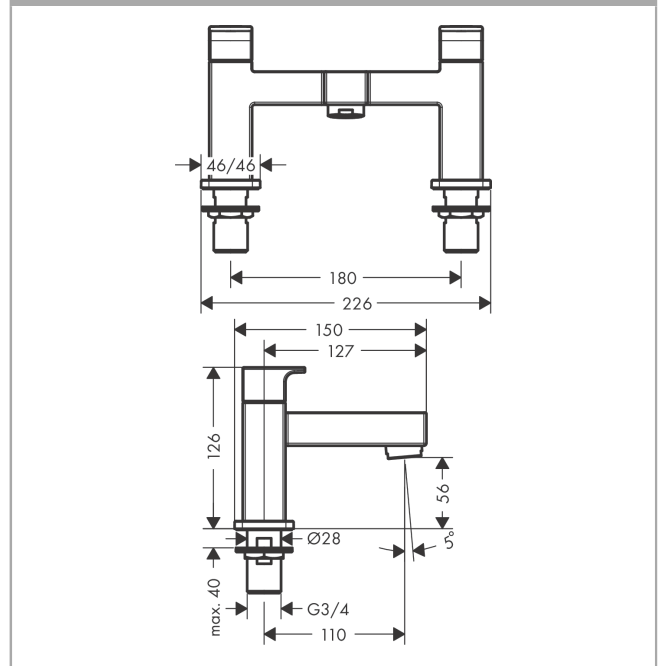

Vernis Shape

2-hole rim mounted bath mixer

Surfaces: **Matt Black** Article Number: **71452670**

Description

product features

- 1 function
- projection 110 mm
- connection type: G ¾
- centre distance: 180 mm
- ceramic valves hot/ cold 90°
- operating pressure from 0.2 bar
- connection dimension: DN20

Product image

Scale drawing

Flowchart