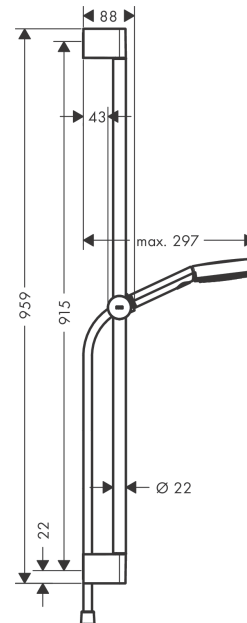

##### product features

- consists of: hand shower, shower bar, shower hose, slider
- shower head size: 105 mm
- spray type: PowderRain, IntenseRain, Massage spray
- convenient diversion via Select button
- maximum flow rate at 3 bar: 8,2 l/min
- minimum flow pressure: 1,2 bar
- wall supports of plastic
- stand pipe length: 959 mm
- shower bar diameter: 22 mm
- profile stand pipe: round
- drilling distance 915 mm
- height-adjustable slider with locking push-button slider

#### Product image

#### Scale drawing

**Pulsify Select**

**Shower set 105 3jet Relaxation EcoSmart with shower bar 90 cm**

Surfaces: **Matt White** Article Number: **24171700**

**Flowchart**

The consumption was measured in combination with the appropriate fittings (thermostat/mixer/in-wall valve) to reflect actual application in practice.