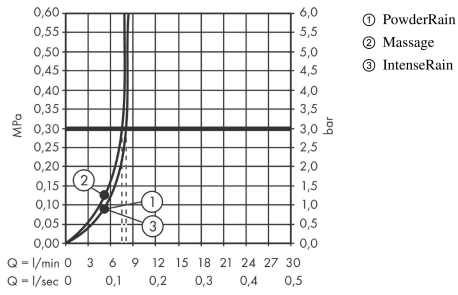

#### Scale drawing

**Pulsify Select**

**Shower set 105 3jet Relaxation EcoSmart with shower bar 90 cm**

Surfaces: **Matt White** Article Number: **24171700**

**Flowchart**

The consumption was measured in combination with the appropriate fittings (thermostat/mixer/in-wall valve) to reflect actual application in practice.