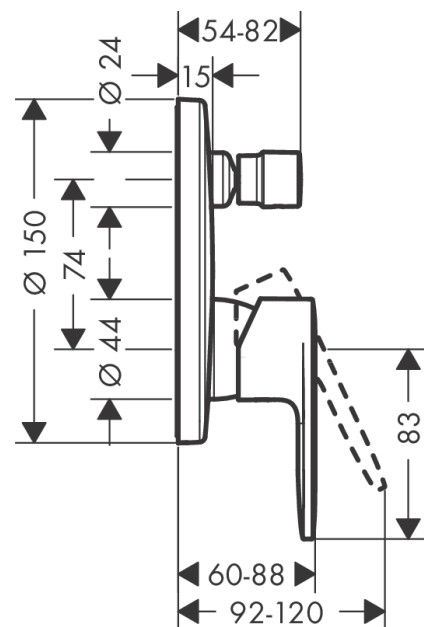

Vernis Blend

Single lever bath mixer for concealed installation for iBox universal

Surfaces: **Chrome** Article Number: **71466000**

Description

product features

- connection type: basic set
- min. operating pressure: 1 bar
- max. operating pressure: 10 bar
- ceramic cartridge
- temperature limitation adjustable
- diverter with automatic resetting
- suitable for continuous flow water heaters

Product image

Scale drawing

Flowchart