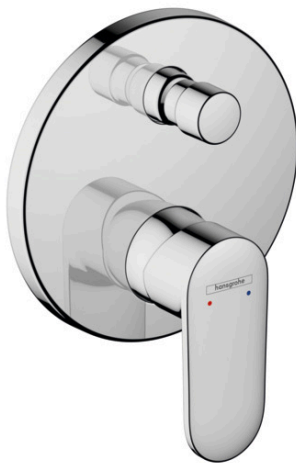

Vernis Blend

Single lever bath mixer for concealed installation for iBox universal

Surfaces: **Chrome** Article Number: **71466000**

Description

product features

- connection type: basic set
- min. operating pressure: 1 bar
- max. operating pressure: 10 bar
- ceramic cartridge
- temperature limitation adjustable
- diverter with automatic resetting
- suitable for continuous flow water heaters

Product image

Scale drawing

Flowchart