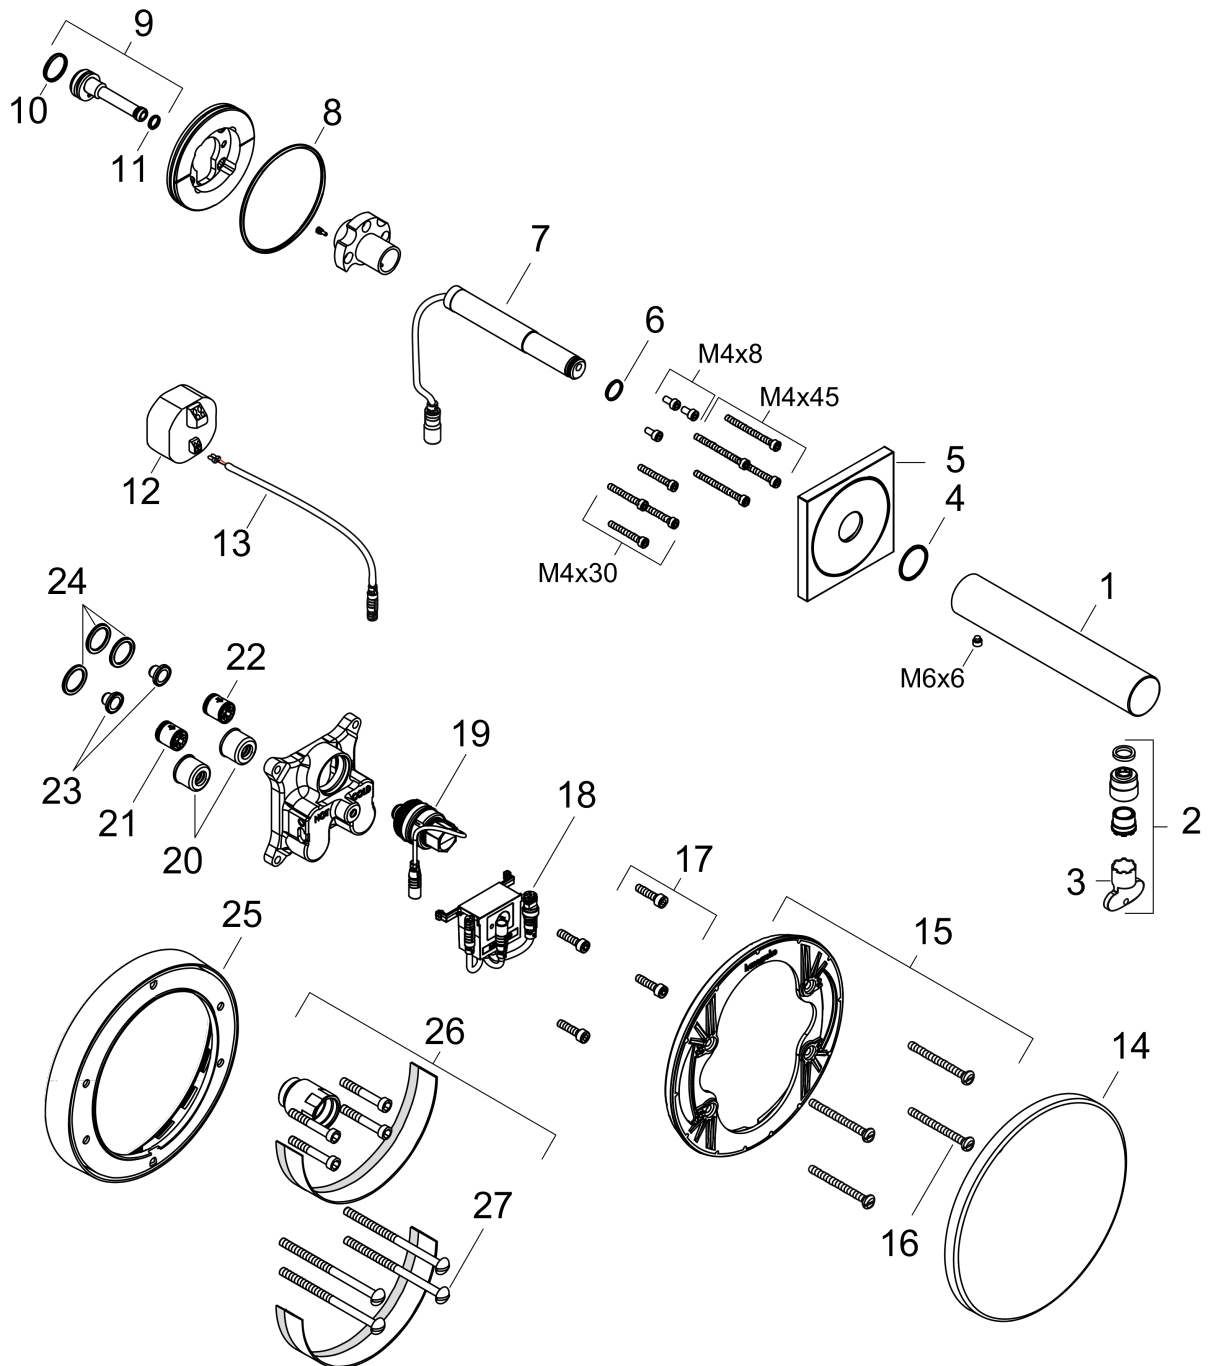

#### Scale drawing

**AXOR Uno**  
**Electronic basin mixer for concealed installation wall-mounted 160**  
Surfaces: **Chrome** Article Number: **45110000**

## Flowchart

**AXOR Uno**  
**Electronic basin mixer for concealed installation wall-mounted 160**  
Surfaces: **Chrome** Article Number: **45110000**

## Exploded Drawing

Year of production: >04/17

### Spare part list

Year of production: >04/17

Pos.	Description	Article Number	PC	PU
1	spout 150 mm	93032000	0	1
2	aerator laminar M18x1 (5 l/min)	92896000	0	1
3	special tool	98987000	0	1
4	O-ring 22x1,5	98173000	0	1
5	escutcheon	95943000	0	1
6	O-ring 12x1,5	98430000	0	1
7	electronics	93214000	0	1
8	O-ring 76x2,5	98431000	0	1
9	connecting thread	92449000	0	1
10	O-ring 17x1,5	98137000	0	1
11	O-ring 7x1,5	98422000	0	1
12	transformer	95945000	0	1
13	cable for illumination (12 V)	95586000	0	1
14	escutcheon Ø 170 mm	95946000	0	1
15	sub plate	96447000	0	1
16	set of fixing screws	96454000	0	1
17	set of screws	96525000	0	1
18	control system	93213000	0	1
19	solenoid valve 6 V	96904000	0	1
20	noise reduction	94073000	0	1
21	non return valve (pressure-resistant up to 2 MPa)	92594000	0	1
22	set of non return valves DW 15	94074000	0	1
23	filter packing	95291000	0	1
24	O-ring 16x2	98133000	0	1
25	extension 22 mm (Ø 170 mm)	13596000	0	1
26	extension 25 mm	13594000	0	1
27	set of fixing screws	97747000	0	1
a	concealed item	16180180	0	1