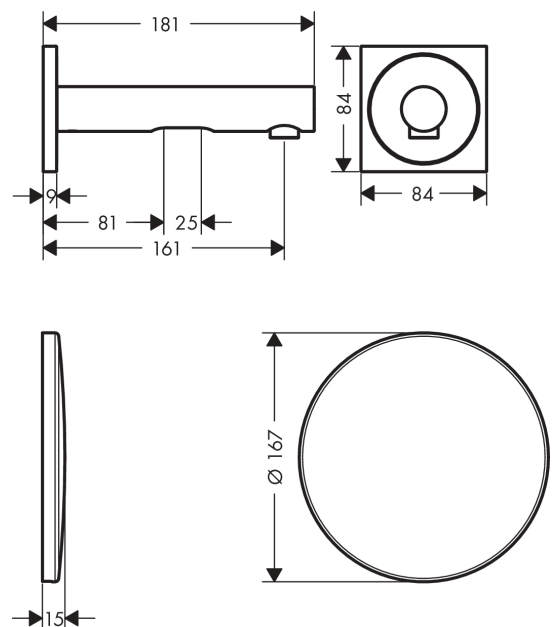

Scale drawing