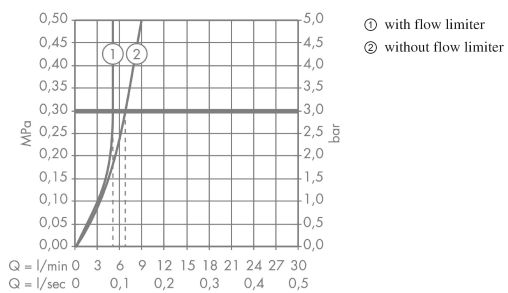

AXOR Uno
Electronic basin mixer for concealed installation wall-mounted 160
Surfaces: **Chrome** Article Number: **45110000**

Flowchart