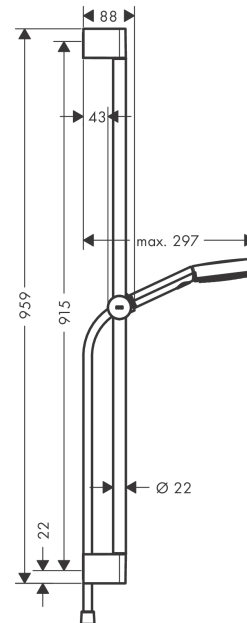

Pulsify Select

Shower set 105 3jet Relaxation with shower bar 90 cm

Surfaces: **Chrome** Article Number: **24170000**

Description

product features

- consists of: hand shower, slider, shower bar, shower hose
- shower head size: 105 mm
- spray type: PowderRain, IntenseRain, Massage spray
- convenient diversion via Select button
- maximum flow rate at 3 bar: 11,4 l/min
- minimum flow pressure: 1 bar
- wall supports of plastic
- stand pipe length: 959 mm
- shower bar diameter: 22 mm
- profile stand pipe: round
- drilling distance 915 mm
- height-adjustable slider with locking push-button slider

Technology

Design awards

reddot winner 2021

Product image

Scale drawing

Pulsify Select
Shower set 105 3jet Relaxation with shower bar 90 cm
 Surfaces: **Chrome** Article Number: **24170000**

Flowchart

The consumption was measured in combination with the appropriate fittings (thermostat/mixer/in-wall valve) to reflect actual application in practice.