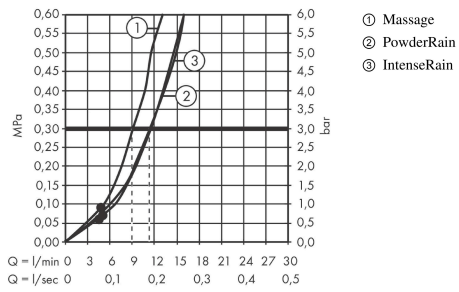

Pulsify Select

Shower set 105 3jet Relaxation with shower bar 90 cm

Surfaces: **Chrome** Article Number: **24170000**

Description

product features

- consists of: hand shower, slider, shower bar, shower hose
- shower head size: 105 mm
- spray type: PowderRain, IntenseRain, Massage spray
- convenient diversion via Select button
- maximum flow rate at 3 bar: 11,4 l/min
- minimum flow pressure: 1 bar
- wall supports of plastic
- stand pipe length: 959 mm
- shower bar diameter: 22 mm
- profile stand pipe: round
- drilling distance 915 mm
- height-adjustable slider with locking push-button slider

Technology

Design awards

reddot winner 2021

Product image

Scale drawing

Pulsify Select
Shower set 105 3jet Relaxation with shower bar 90 cm
 Surfaces: **Chrome** Article Number: **24170000**

Flowchart

The consumption was measured in combination with the appropriate fittings (thermostat/mixer/in-wall valve) to reflect actual application in practice.