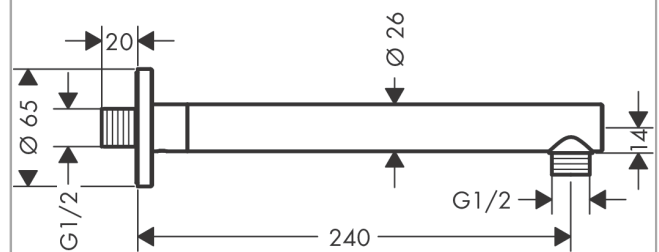

**Vernis Blend
Shower arm 24 cm**Surfaces: **Chrome** Article Number: **27809000****Description****product features**

- length: 240 mm
- installation type: exposed installation
- material: solid brass
- version: 90° angle
- connection thread G 1/2
- connection dimension DN15

Product image**Scale drawing**

Vernis Blend
 Shower arm 24 cm
 Surfaces: **Chrome**

Article Number: **27809000**

Exploded Drawing

Year of production: >01/21

**Vernis Blend
Shower arm 24 cm**

Surfaces: **Chrome** Article Number: **27809000**

Spare part list

Year of production: >01/21

Pos.	Description	Article Number	Price	PU
1	hollow set screw M5x5	98446000	-	1
2	O-Ring 22x2	98185000	-	1
3	O-ring 13x2	98128000	-	1
4	connecting thread G½	93726000	-	1