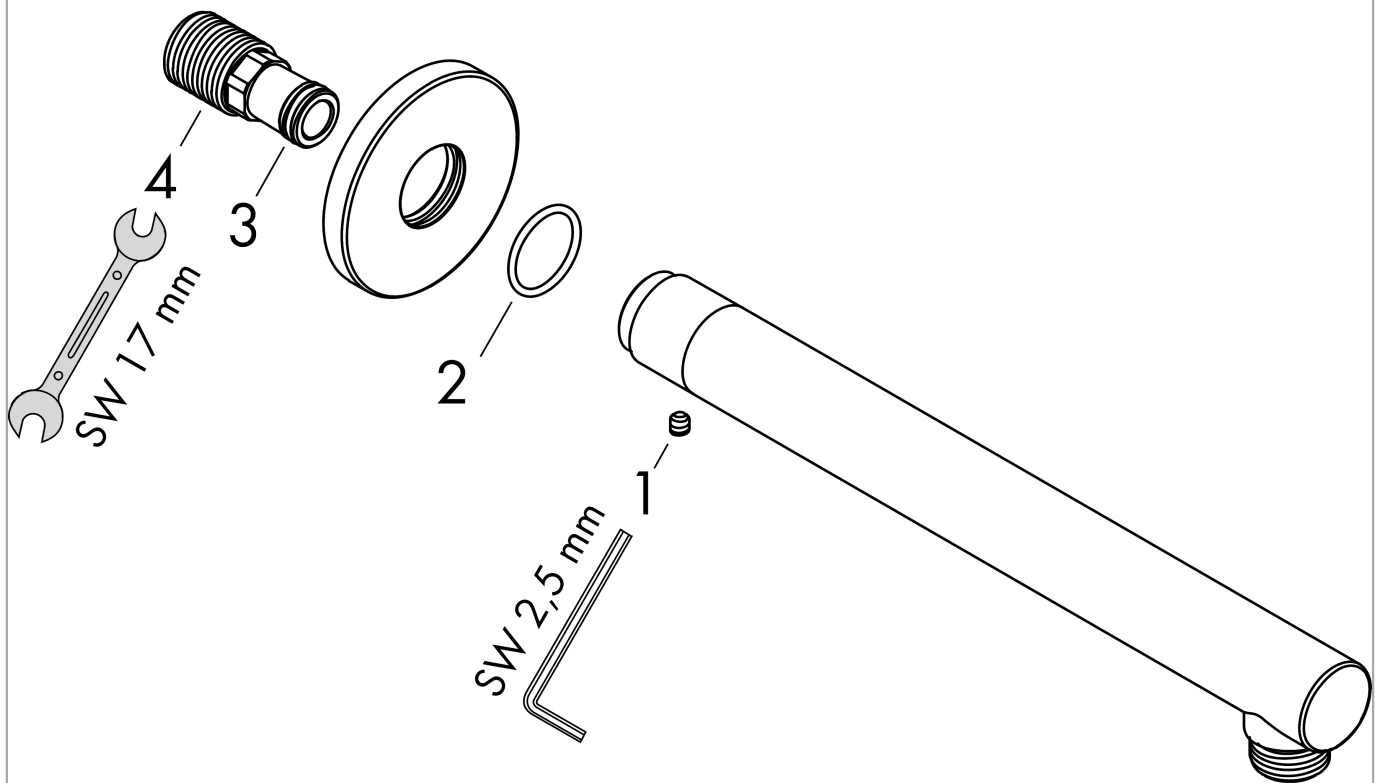

**Vernis Blend
Shower arm 24 cm**Surfaces: **Chrome** Article Number: **27809000****Description****product features**

- length: 240 mm
- installation type: exposed installation
- material: solid brass
- version: 90° angle
- connection thread G 1/2
- connection dimension DN15

Product image**Scale drawing**

Vernis Blend
 Shower arm 24 cm
 Surfaces: **Chrome**

Article Number: **27809000**

Exploded Drawing

Year of production: >01/21

**Vernis Blend
Shower arm 24 cm**

Surfaces: **Chrome** Article Number: **27809000**

Spare part list

Year of production: >01/21

Pos.	Description	Article Number	Price	PU
1	hollow set screw M5x5	98446000	-	1
2	O-Ring 22x2	98185000	-	1
3	O-ring 13x2	98128000	-	1
4	connecting thread G½	93726000	-	1