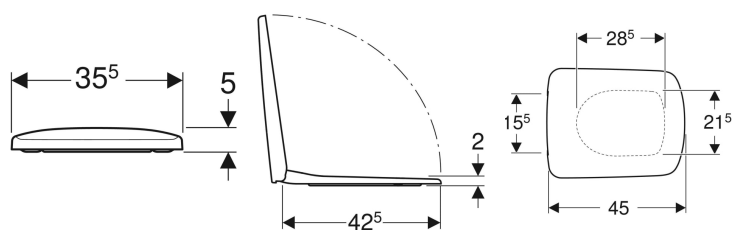

Geberit Selnova Square WC seat, fastening from above

Example image

Characteristics

- Hinges made of metal
- Square design
- Overlapping WC lid

Technical data

Product material	Duroplast
Fastening distance	15.5 cm

Art. no.	Colour / surface	Quick-release hinges	Soft-closing mechanism	Fastening	Hinge material
500.336.01.1	white	yes	yes	from above	Brass chrome-plated
500.334.01.1	white	no	yes	from above	Brass chrome-plated
500.338.01.1	white	no	no	from above	Stainless steel