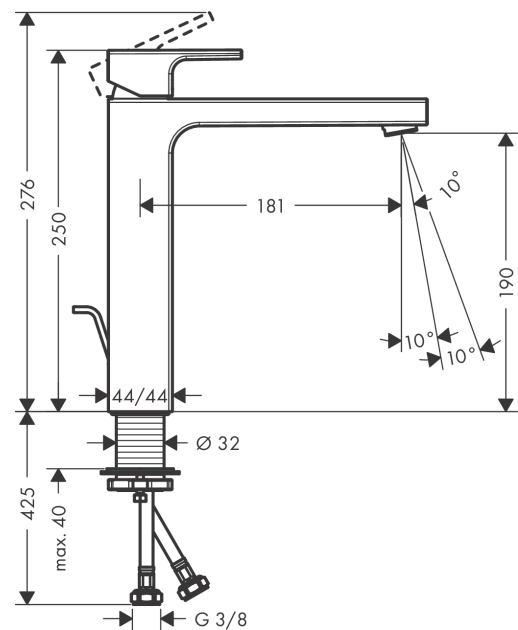

Vernis Shape

Single lever basin mixer 190 with pop-up waste set

Surfaces: **Matt Black** Article Number: **71562670**

Description

product features

- consists of: single lever basin mixer, waste set
- ComfortZone 190
- projection 181 mm
- spray type: normal spray
- swiveling spray former
- maximum flow rate at 3 bar: 5 l/min
- ceramic cartridge
- temperature limitation adjustable
- with isolated water conduction - without contact with nickel and lead
- suitable for continuous flow water heaters
- pop-up waste set G 1¼
- material waste set: synthetic
- connection type: G ¾ connections
- connection dimension: DN15

Technology

Product image

Scale drawing

Vernis Shape

Single lever basin mixer 190 with pop-up waste set

Surfaces: **Matt Black** Article Number: **71562670**

Flowchart