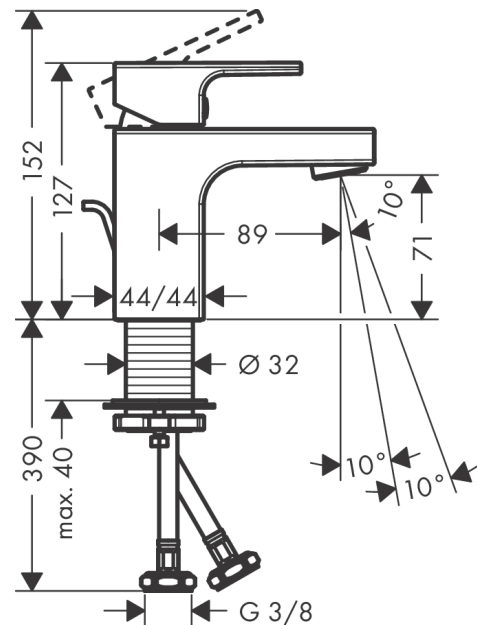

Vernis Shape

Single lever basin mixer 70 with pop-up waste set project pack (6 pcs.)

Surfaces: **Chrome** Article Number: **71596000**

6x

Description

product features

- consists of: single lever basin mixer, waste set
- ComfortZone 70
- projection 89 mm
- spray type: normal spray
- swiveling spray former
- maximum flow rate at 3 bar: 5 l/min
- ceramic cartridge
- temperature limitation adjustable
- with isolated water conduction - without contact with nickel and lead
- suitable for continuous flow water heaters
- pop-up waste set G 1¼
- material waste set: synthetic
- connection type: G ¾ connections
- connection dimension: DN15
- packaging unit: 6 pieces

Technology

Product image

Scale drawing

Vernis Shape

Single lever basin mixer 70 with pop-up waste set project pack (6 pcs.)

Surfaces: **Chrome** Article Number: **71596000**

6x

Flowchart