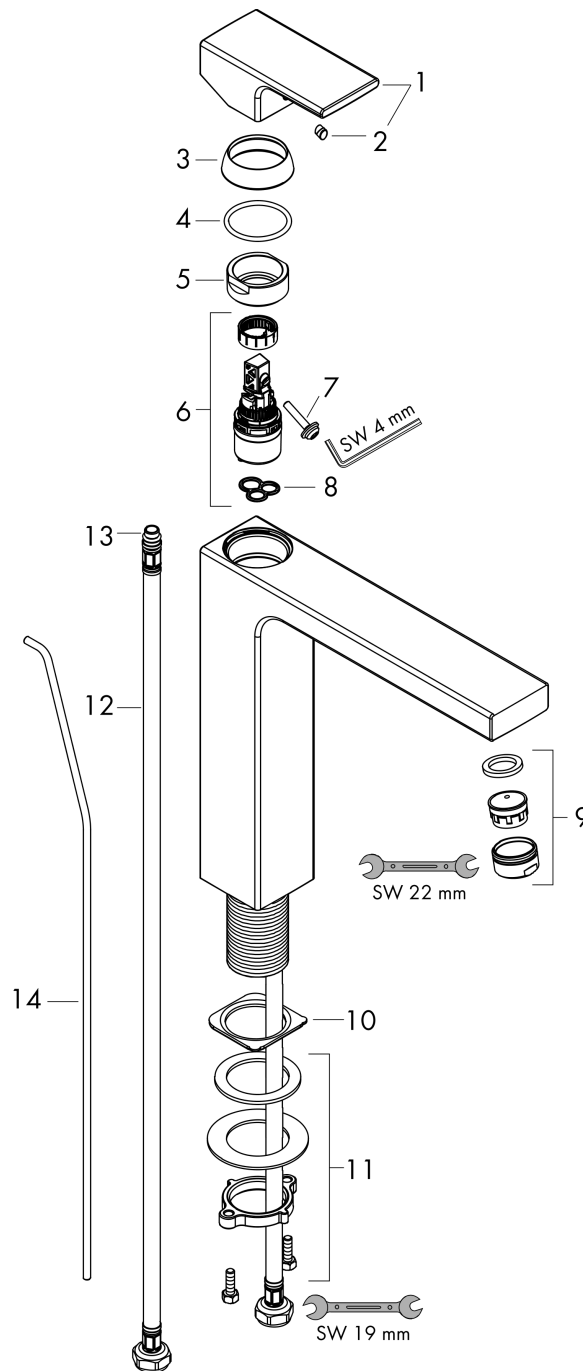

Vernis Shape
Single lever basin mixer 190 with pop-up waste set
Surfaces: **Chrome** Article Number: **71562000**

Exploded Drawing

Year of production: >07/21

Vernis Shape

Single lever basin mixer 190 with pop-up waste set

Surfaces: **Chrome** Article Number: **71562000**

Spare part list

Year of production: >07/21

Pos.	Description	Article Number	Price	PU
1	handle	93684000	-	1
2	screw cover	96338000	-	1
3	flange	93680000	-	1
4	O-Ring 32x2	98193000	-	1
5	nut	93686000	-	1
6	cartridge, assy	97685000	-	1
7	locking screw for handle	95140000	-	1
8	seal	98865000	-	1
9	aerator swivelling M24x1 (7 l/min)	94443000	-	1
10	seal	93687000	-	1
11	fixing set (Ø 32)	13961000	-	1
12	connection hose 600 mm M8x0,75 G3/8	96556000	-	1
13	O-ring 6,6x1,6	93019000	-	1
14	pull rod	93683000	-	1
a	pop up waste	92168000	-	1
b	fixation extension 35 mm	13898000	-	1
c	lever arm 340mm (ball-Ø12mm)	96324000	-	1