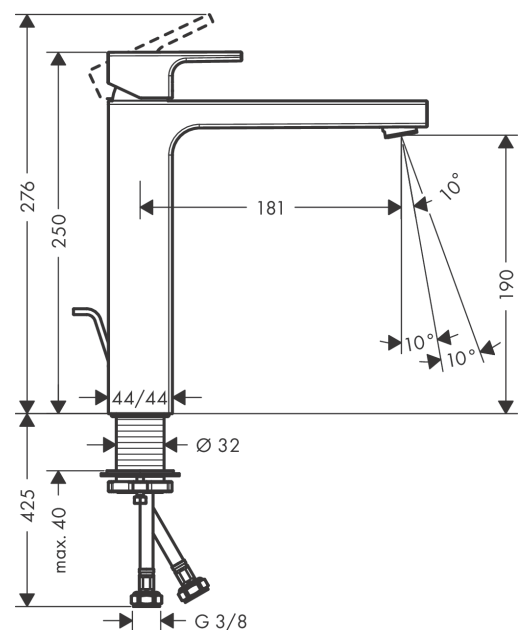

**Vernis Shape**  
**Single lever basin mixer 190 with pop-up waste set**  
 Surfaces: **Chrome** Article Number: **71562000**

### Description

**product features**

- consists of: single lever basin mixer, waste set
- ComfortZone 190
- projection 181 mm
- spray type: normal spray
- swiveling spray former
- maximum flow rate at 3 bar: 5 l/min
- ceramic cartridge
- temperature limitation adjustable
- with isolated water conduction - without contact with nickel and lead
- suitable for continuous flow water heaters
- pop-up waste set G 1¼
- material waste set: synthetic
- connection type: G ¾ connections
- connection dimension: DN15

### Scale drawing

**Vernis Shape**  
**Single lever basin mixer 190 with pop-up waste set**  
 Surfaces: **Chrome** Article Number: **71562000**

**Flowchart**

**Vernis Shape**  
**Single lever basin mixer 190 with pop-up waste set**  
 Surfaces: **Chrome** Article Number: **71562000**

### Single lever basin mixer 190 with pop-up waste set

Surfaces: **Chrome** Article Number: **71562000**