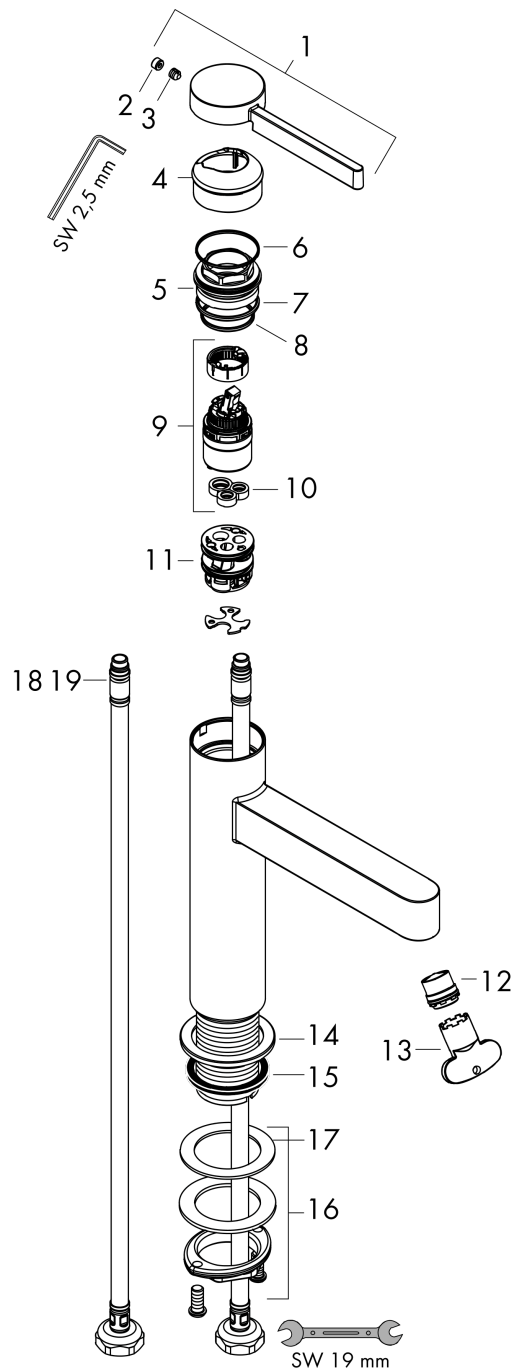

##### product features

- consists of: single lever basin mixer, waste set
- ComfortZone 110
- projection 139 mm
- spray type: laminar spray
- maximum flow rate at 3 bar: 5 l/min
- ceramic cartridge
- temperature limitation adjustable
- suitable for continuous flow water heaters
- push-open waste set G 1¼
- material waste set: metal
- connection type: G ¾ connections
- connection dimension: DN15

#### Scale drawing

#### Flowchart

**Finoris**  
**Single lever basin mixer 110 with push-open waste set**  
 Surfaces: **Matt Black** Article Number: **76023670**

**Exploded Drawing**

Year of production: >06/21

**Finoris****Single lever basin mixer 110 with push-open waste set**Surfaces: **Matt Black** Article Number: **76023670****Spare part list**

Year of production: &gt;06/21

Pos.	Description	Article Number	Price	PU
1	handle	94266670	-	1
2	screw cover	93735460	-	1
3	hollow set screw M5x5	98446000	-	1
4	flange	93737670	-	1
5	nut	92926000	-	1
6	O-ring 30x1,5	98433000	-	1
7	O-ring 29x2	98391000	-	1
8	O-ring 25x1,5	98146000	-	1
9	cartridge, assy	93760000	-	1
10	seal	93383000	-	1
11	adapter for cartridge	98866000	-	1
12	spray former	93973000	-	1
13	special tool	98987000	-	1
14	escutcheon	94265670	-	1
15	flat seal	98749000	-	1
16	fixing set (Ø 32)	13961000	-	1
17	lever collar	97548000	-	1
18	connection hose 600 mm M8x0,75 G3/8	96556000	-	1
19	O-ring 6,6x1,6	93019000	-	1
a	push-open waste set	50100670	-	1
b	fixation extension 35 mm	13898000	-	1