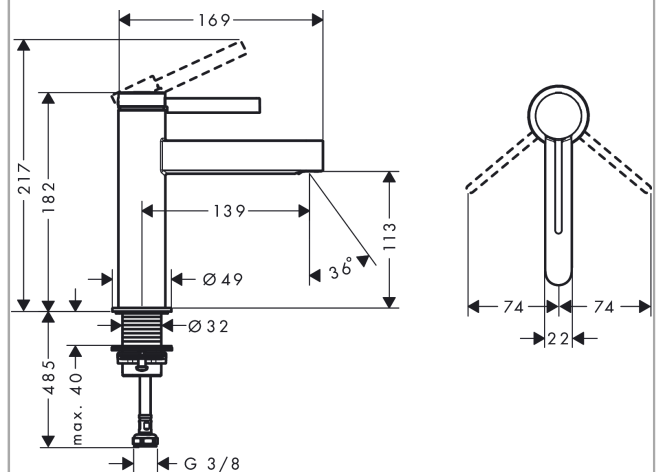

##### product features

- consists of: single lever basin mixer, waste set
- ComfortZone 110
- projection 139 mm
- spray type: laminar spray
- maximum flow rate at 3 bar: 5 l/min
- ceramic cartridge
- temperature limitation adjustable
- suitable for continuous flow water heaters
- push-open waste set G 1¼
- material waste set: metal
- connection type: G ¾ connections
- connection dimension: DN15

#### Scale drawing