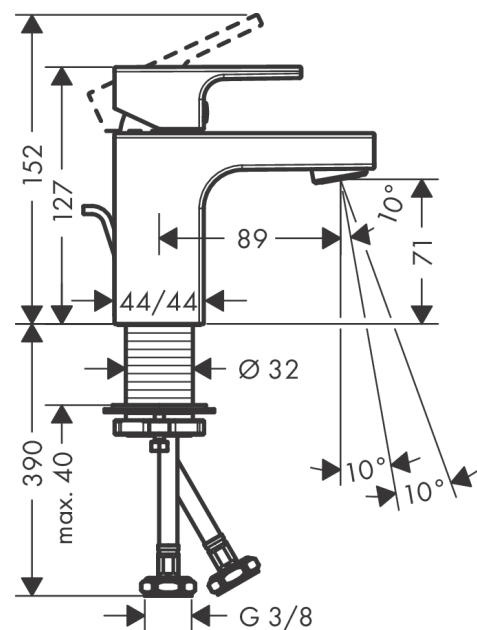

Vernis Shape
Single lever basin mixer 70 with pop-up waste set
 Surfaces: **Matt Black** Article Number: **71560670**

Description

product features

- consists of: single lever basin mixer, waste set
- ComfortZone 70
- projection 89 mm
- spray type: normal spray
- swiveling spray former
- maximum flow rate at 3 bar: 5 l/min
- ceramic cartridge
- temperature limitation adjustable
- with isolated water conduction - without contact with nickel and lead
- suitable for continuous flow water heaters
- material waste set: synthetic
- connection type: G 3/8 connections
- connection dimension: DN15
- pop-up waste set G 1 1/4

Technology

Product image

Scale drawing

Vernis Shape

Single lever basin mixer 70 with pop-up waste set

Surfaces: **Matt Black** Article Number: **71560670**

Flowchart