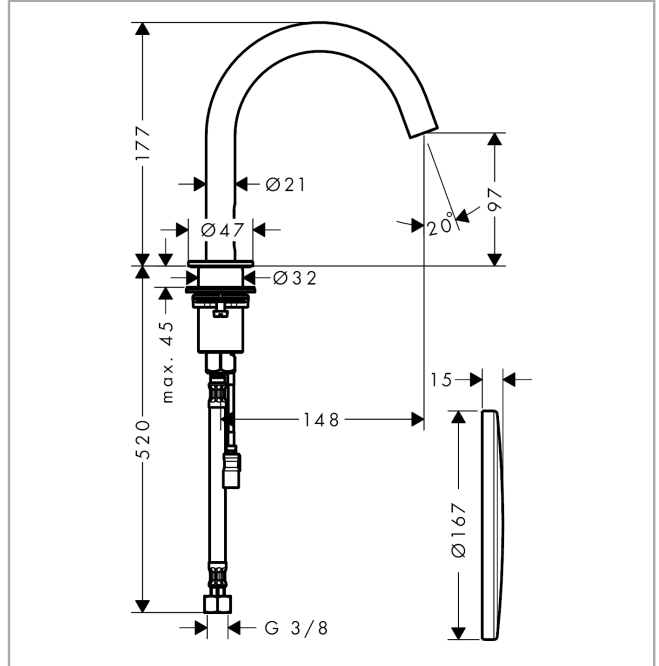

Technology

AXOR Uno
Electronic basin mixer
 Surfaces: **Chrome** Article Number: **38010000**

Product image

Scale drawing

Flowchart

AXOR Uno
Electronic basin mixer
Surfaces: **Chrome** Article Number: **38010000**

Exploded Drawing

Year of production: >07/17

AXOR Uno
Electronic basin mixer
 Surfaces: **Chrome** Article Number: **38010000**

Spare part list

Year of production: >07/17

Pos.	Description	Article Number	PC	PU
1	spout cpl.	92997000	0	1
2	aerator M16,5x1 (3,8 l/min)	92920000	0	1
3	special tool	98987000	0	1
4	electronics	92998000	0	1
5	O-ring 12x1,5	98430000	0	1
6	flat seal	98749000	0	1
7	fixing set (Ø 32)	13961000	0	1
8	lever collar	97548000	0	1
9	connection hose 450 mm M8x0,75 G3/8	97206000	0	1
10	O-ring 7x1,5	98422000	0	1
11	escutcheon Ø 170 mm	95946000	0	1
12	sub plate	96447000	0	1
13	set of fixing screws	96454000	0	1
14	set of screws	96525000	0	1
15	control system	93213000	0	1
16	solenoid valve 6 V	96904000	0	1
17	noise reduction	94073000	0	1
18	non return valve (pressure-resistant up to 2 MPa)	92594000	0	1
19	set of non return valves DW 15	94074000	0	1
20	filter packing	95291000	0	1
21	O-ring 16x2	98133000	0	1
22	transformer	95945000	0	1
23	cable for illumination (12 V)	95586000	0	1
24	extension 22 mm (Ø 170 mm)	13596000	0	1
a	fixation extension 35 mm	13898000	0	1