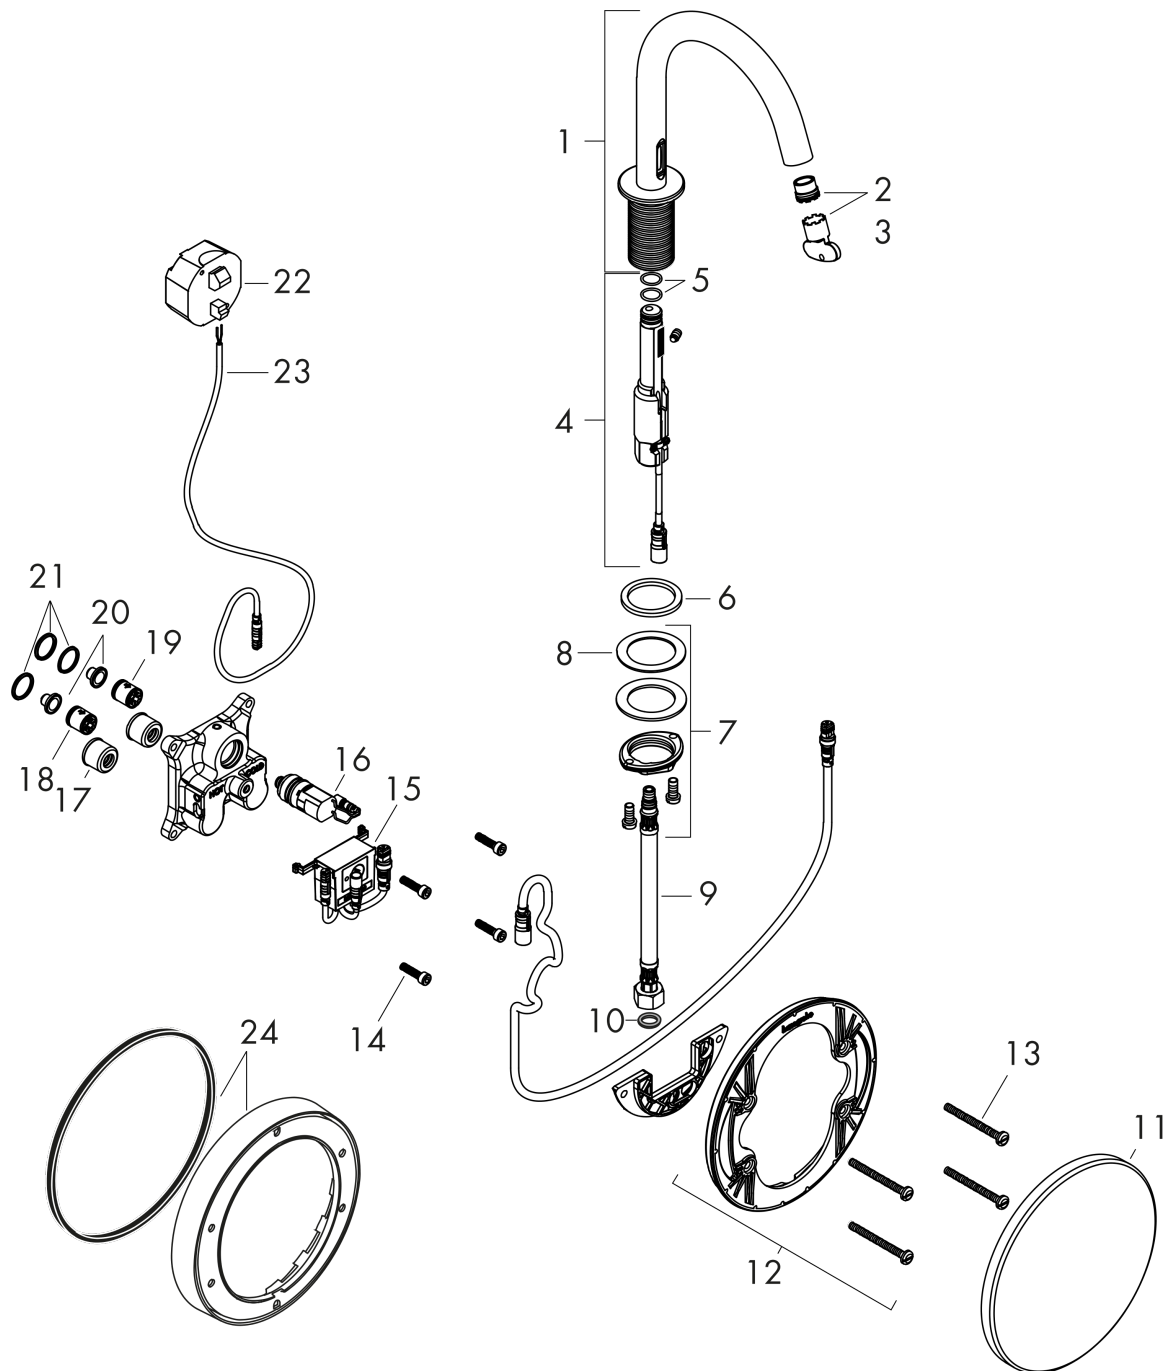

Exploded Drawing

Year of production: >07/17

AXOR Uno
Electronic basin mixer
 Surfaces: **Chrome** Article Number: **38010000**

Spare part list

Year of production: >07/17

Pos.	Description	Article Number	PC	PU
1	spout cpl.	92997000	0	1
2	aerator M16,5x1 (3,8 l/min)	92920000	0	1
3	special tool	98987000	0	1
4	electronics	92998000	0	1
5	O-ring 12x1,5	98430000	0	1
6	flat seal	98749000	0	1
7	fixing set (Ø 32)	13961000	0	1
8	lever collar	97548000	0	1
9	connection hose 450 mm M8x0,75 G3/8	97206000	0	1
10	O-ring 7x1,5	98422000	0	1
11	escutcheon Ø 170 mm	95946000	0	1
12	sub plate	96447000	0	1
13	set of fixing screws	96454000	0	1
14	set of screws	96525000	0	1
15	control system	93213000	0	1
16	solenoid valve 6 V	96904000	0	1
17	noise reduction	94073000	0	1
18	non return valve (pressure-resistant up to 2 MPa)	92594000	0	1
19	set of non return valves DW 15	94074000	0	1
20	filter packing	95291000	0	1
21	O-ring 16x2	98133000	0	1
22	transformer	95945000	0	1
23	cable for illumination (12 V)	95586000	0	1
24	extension 22 mm (Ø 170 mm)	13596000	0	1
a	fixation extension 35 mm	13898000	0	1