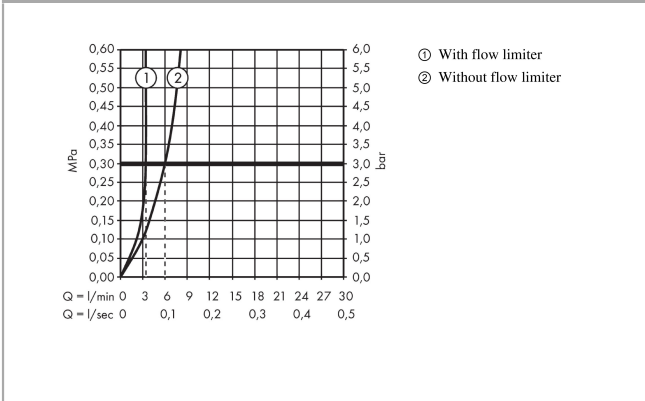

AXOR Uno
Electronic basin mixer
Surfaces: **Chrome** Article Number: **38010000**

Product image

Scale drawing

Flowchart