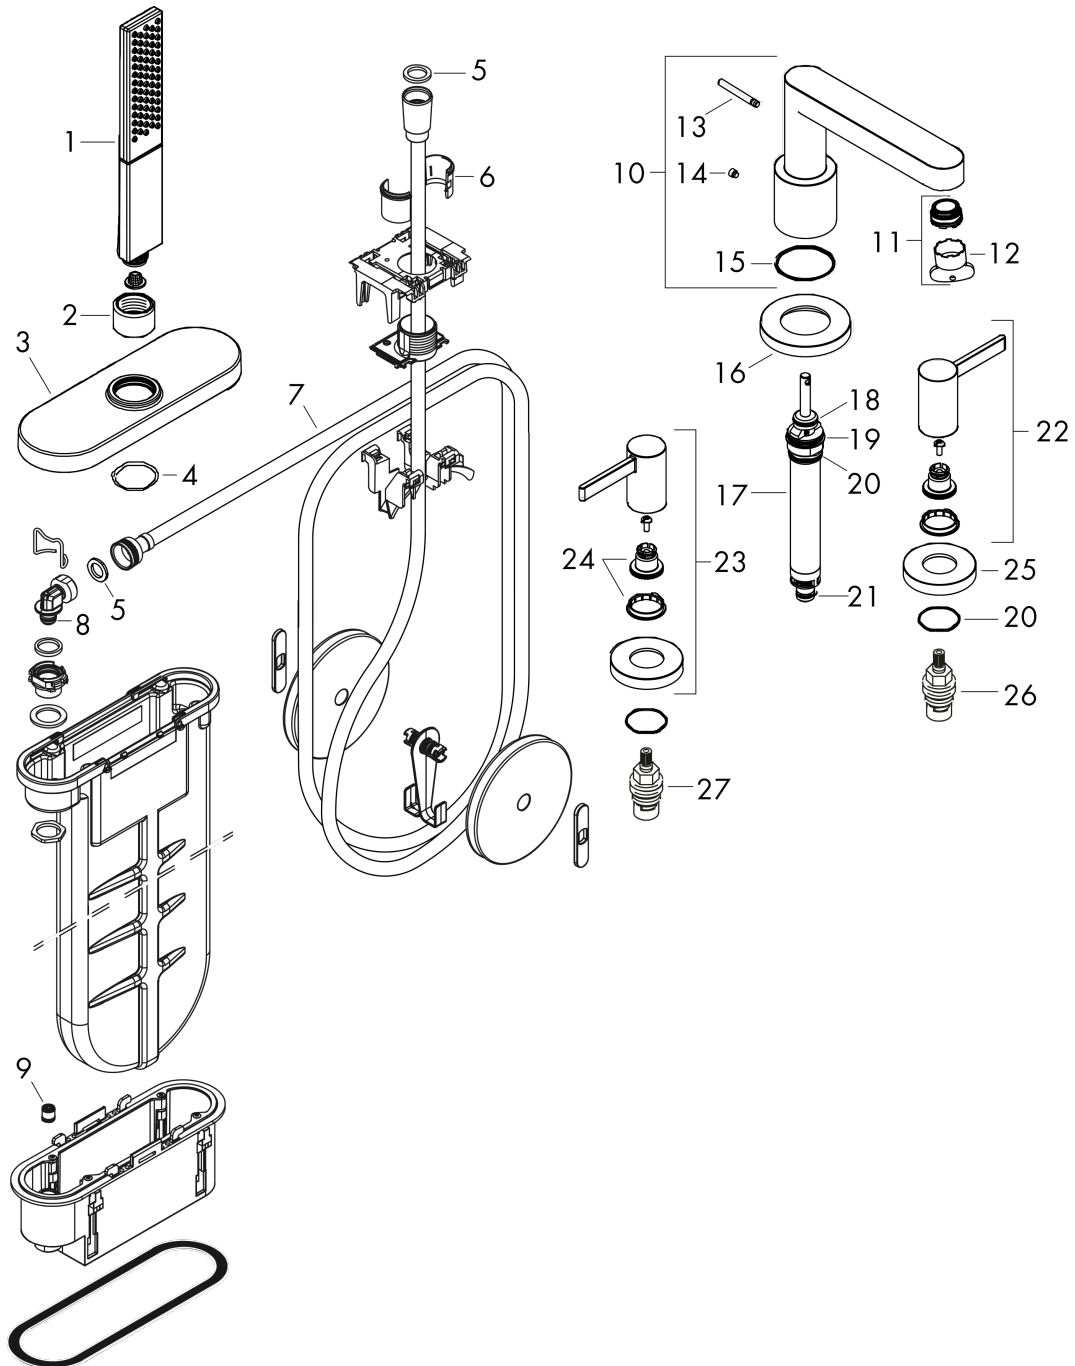

Finoris

4-hole rim mounted bath mixer with sBox

Surfaces: **Matt Black** Article Number: **76444670**

Description

product features

- consists of: 4-hole rim mounted bath mixer, hand shower, shower holder, shower hose, hose box
- 2 functions
- projection 152 mm
- connection type: basic set
- spray type mixer: normal spray
- spray type hand shower: PowderRain
- maximum pull-out length of hand shower: 1.45 m
- sBox for quiet, smooth and protected hose guidance
- maximum flow rate at 3 bar: 23,5 l/min
- flow rate for bath spout at 3 bar: 23,5 l/min
- flow rate of hand shower at 3 bar: 10,2 l/min
- min. operating pressure: 1 bar
- max. operating pressure: 10 bar
- ceramic valves hot/ cold 90°
- non-return valve
- connection dimension: DN15

Flowchart

Finoris
4-hole rim mounted bath mixer with sBox
 Surfaces: **Matt Black** Article Number: **76444670**

Exploded Drawing

Year of production: >06/21

Finoris

4-hole rim mounted bath mixer with sBox

Surfaces: **Matt Black** Article Number: **76444670**

Spare part list

Year of production: >06/21

Pos.	Description	Article Number	Price	PU
1	handshower	26866670	-	1
2	nut	97584670	-	1
3	escutcheon	93505670	-	1
4	O-Ring 32x2	98193000	-	1
5	seal	98058000	-	1
6	insert for shower holder	96942000	-	1
7	shower hose	93506000	-	1
8	O-ring 9x2	98119000	-	1
9	non return valve DW 10	96456000	-	1
10	spout cpl.	93977670	-	1
11	aerator M24x1 (30 l/min)	98998000	-	1
12	special tool	95158000	-	1
13	diverter knob	98707670	-	1
14	hollow set screw M6x6	97660000	-	1
15	O-ring 41x1,5	98168000	-	1
16	escutcheon for spout	93978670	-	1
17	selector assy	93589000	-	1
18	O-Ring 14x2,5	98189000	-	1
19	O-Ring 23x2,5	98183000	-	1
20	O-Ring 22x2	98185000	-	1
21	O-ring 9x2,5	98217000	-	1
22	handle for cold water	93980670	-	1
23	handle for hot water	93979670	-	1
24	handle fixing set	94184000	-	1
25	escutcheon for handle	93976670	-	1
26	shut off unit left closing	94008000	-	1
27	shut off unit right closing	94009000	-	1