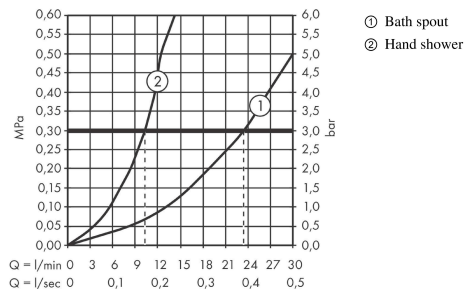

Finoris

4-hole rim mounted bath mixer with sBox

Surfaces: **Matt Black** Article Number: **76444670**

Flowchart