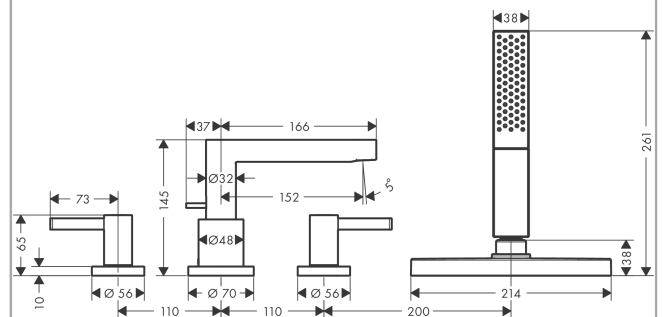

Finoris

4-hole rim mounted bath mixer with sBox

Surfaces: **Matt Black** Article Number: **76444670**

Description

product features

- consists of: 4-hole rim mounted bath mixer, hand shower, shower holder, shower hose, hose box
- 2 functions
- projection 152 mm
- connection type: basic set
- spray type mixer: normal spray
- spray type hand shower: PowderRain
- maximum pull-out length of hand shower: 1.45 m
- sBox for quiet, smooth and protected hose guidance
- maximum flow rate at 3 bar: 23,5 l/min
- flow rate for bath spout at 3 bar: 23,5 l/min
- flow rate of hand shower at 3 bar: 10,2 l/min
- min. operating pressure: 1 bar
- max. operating pressure: 10 bar
- ceramic valves hot/ cold 90°
- non-return valve
- connection dimension: DN15

Technology

Design awards

reddot winner 2021

Product image

Scale drawing

Finoris

4-hole rim mounted bath mixer with sBox

Surfaces: **Matt Black** Article Number: **76444670**

Spare part list

Year of production: >06/21

Pos.	Description	Article Number	Price	PU
1	handshower	26866670	-	1
2	nut	97584670	-	1
3	escutcheon	93505670	-	1
4	O-Ring 32x2	98193000	-	1
5	seal	98058000	-	1
6	insert for shower holder	96942000	-	1
7	shower hose	93506000	-	1
8	O-ring 9x2	98119000	-	1
9	non return valve DW 10	96456000	-	1
10	spout cpl.	93977670	-	1
11	aerator M24x1 (30 l/min)	98998000	-	1
12	special tool	95158000	-	1
13	diverter knob	98707670	-	1
14	hollow set screw M6x6	97660000	-	1
15	O-ring 41x1,5	98168000	-	1
16	escutcheon for spout	93978670	-	1
17	selector assy	93589000	-	1
18	O-Ring 14x2,5	98189000	-	1
19	O-Ring 23x2,5	98183000	-	1
20	O-Ring 22x2	98185000	-	1
21	O-ring 9x2,5	98217000	-	1
22	handle for cold water	93980670	-	1
23	handle for hot water	93979670	-	1
24	handle fixing set	94184000	-	1
25	escutcheon for handle	93976670	-	1
26	shut off unit left closing	94008000	-	1
27	shut off unit right closing	94009000	-	1