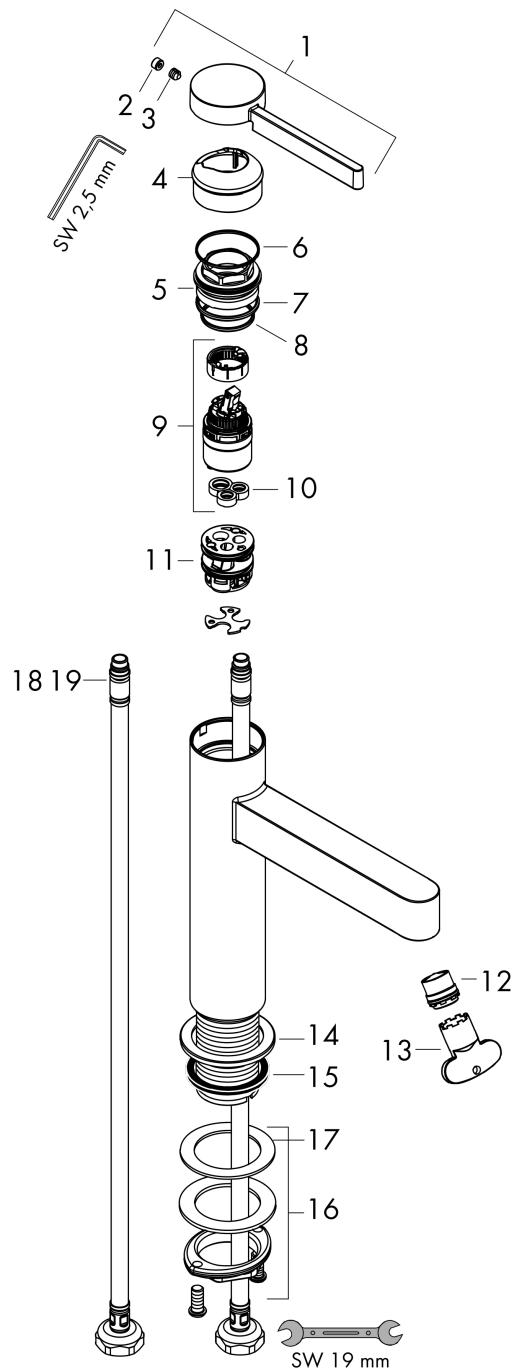

Finoris
Single lever basin mixer 100 with push-open waste set
 Surfaces: **Matt White** Article Number: **76010700**

Description

product features

- consists of: single lever basin mixer, waste set
- ComfortZone 100
- projection 126 mm
- spray type: laminar spray
- maximum flow rate at 3 bar: 5 l/min
- ceramic cartridge
- temperature limitation adjustable
- suitable for continuous flow water heaters
- push-open waste set G 1¼
- material waste set: metal
- connection type: G ¾ connections
- connection dimension: DN15

Technology

Design awards

reddot winner 2021

Product image

Scale drawing

Flowchart

Finoris
Single lever basin mixer 100 with push-open waste set
 Surfaces: **Matt White** Article Number: **76010700**

Exploded Drawing

Year of production: >06/21

Finoris

Single lever basin mixer 100 with push-open waste set

Surfaces: **Matt White** Article Number: **76010700**

Spare part list

Year of production: >06/21

Pos.	Description	Article Number	Price	PU
1	handle	94266700	-	1
2	screw cover	93735460	-	1
3	hollow set screw M5x5	98446000	-	1
4	flange	93737700	-	1
5	nut	92926000	-	1
6	O-ring 30x1,5	98433000	-	1
7	O-ring 29x2	98391000	-	1
8	O-ring 25x1,5	98146000	-	1
9	cartridge, assy	93760000	-	1
10	seal	93383000	-	1
11	adapter for cartridge	98866000	-	1
12	spray former	93973000	-	1
13	special tool	98987000	-	1
14	escutcheon	94265700	-	1
15	flat seal	98749000	-	1
16	fixing set (Ø 32)	13961000	-	1
17	lever collar	97548000	-	1
18	connection hose 600 mm M8x0,75 G3/8	96556000	-	1
19	O-ring 6,6x1,6	93019000	-	1
a	push-open waste set	50100700	-	1
b	fixation extension 35 mm	13898000	-	1