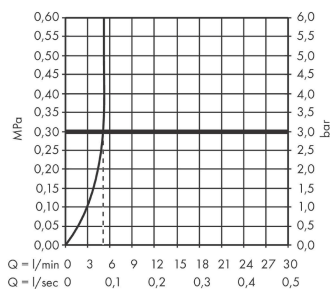

Finoris
Single lever basin mixer 100 with push-open waste set
 Surfaces: **Matt White** Article Number: **76010700**

Description

product features

- consists of: single lever basin mixer, waste set
- ComfortZone 100
- projection 126 mm
- spray type: laminar spray
- maximum flow rate at 3 bar: 5 l/min
- ceramic cartridge
- temperature limitation adjustable
- suitable for continuous flow water heaters
- push-open waste set G 1¼
- material waste set: metal
- connection type: G ¾ connections
- connection dimension: DN15

Technology

Design awards

reddot winner 2021

Product image

Scale drawing

Flowchart

Finoris
Single lever basin mixer 100 with push-open waste set
 Surfaces: **Matt White** Article Number: **76010700**

Exploded Drawing