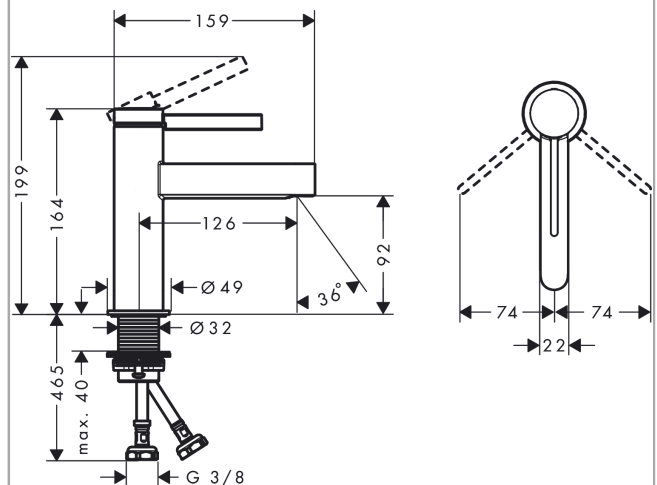

Finoris
Single lever basin mixer 100 with push-open waste set
 Surfaces: **Matt White** Article Number: **76010700**

Description

product features

- consists of: single lever basin mixer, waste set
- ComfortZone 100
- projection 126 mm
- spray type: laminar spray
- maximum flow rate at 3 bar: 5 l/min
- ceramic cartridge
- temperature limitation adjustable
- suitable for continuous flow water heaters
- push-open waste set G 1¼
- material waste set: metal
- connection type: G ¾ connections
- connection dimension: DN15

Technology

Design awards

reddot winner 2021

Product image

Scale drawing

Flowchart

Finoris
Single lever basin mixer 100 with push-open waste set
 Surfaces: **Matt White** Article Number: **76010700**

Exploded Drawing

Year of production: >06/21

Finoris

Single lever basin mixer 100 with push-open waste set

Surfaces: **Matt White** Article Number: **76010700**

Spare part list

Year of production: >06/21

Pos.	Description	Article Number	Price	PU
1	handle	94266700	-	1
2	screw cover	93735460	-	1
3	hollow set screw M5x5	98446000	-	1
4	flange	93737700	-	1
5	nut	92926000	-	1
6	O-ring 30x1,5	98433000	-	1
7	O-ring 29x2	98391000	-	1
8	O-ring 25x1,5	98146000	-	1
9	cartridge, assy	93760000	-	1
10	seal	93383000	-	1
11	adapter for cartridge	98866000	-	1
12	spray former	93973000	-	1
13	special tool	98987000	-	1
14	escutcheon	94265700	-	1
15	flat seal	98749000	-	1
16	fixing set (Ø 32)	13961000	-	1
17	lever collar	97548000	-	1
18	connection hose 600 mm M8x0,75 G3/8	96556000	-	1
19	O-ring 6,6x1,6	93019000	-	1
a	push-open waste set	50100700	-	1
b	fixation extension 35 mm	13898000	-	1