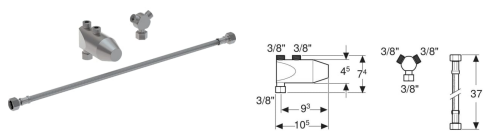

Geberit Bambini mini thermostat for washbasin tap

Example image

Application purposes

- For washbasin taps Bambini
- For adjusting and limiting the hot water temperature
- For preventing scald injuries in case of cold water supply failure
- For mounting on angle stop valves 3/8"

Characteristics

- Scalding protection by thermal expansion element according to EN 1111
- Maximum water temperature can be adjusted at the outlet by thermostatic cartridge

Scope of delivery

- Y-piece
- Reinforced braided hose 3/8"

Technical data

Recommended operating pressure (bar)	1-5 bar
Maximum operating pressure	10 bar
Operating temperature, hot water	60–65 °C
Operating temperature, cold water	10–15 °C
Flow rate at 3 bar	12 l/min
Product material	Brass chrome-plated