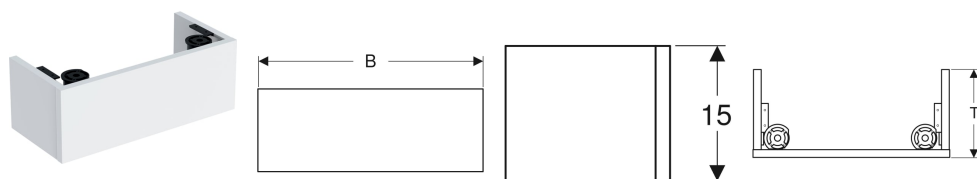

Geberit Selnova Compact base

Example image

Art. no.	Colour / surface	B	H	T
501.587.00.1	white / high-gloss coated	30 cm	15 cm	18.2 cm
501.586.00.1	light grey / high-gloss coated	30 cm	15 cm	18.2 cm
501.588.00.1	light grey / high-gloss coated	40 cm	15 cm	18 cm
501.589.00.1	white / high-gloss coated	40 cm	15 cm	18 cm
501.590.00.1	light grey / high-gloss coated	36 cm	15 cm	27 cm
501.591.00.1	white / high-gloss coated	36 cm	15 cm	27 cm
501.592.00.1	light grey / high-gloss coated	45.8 cm	15 cm	29.7 cm
501.593.00.1	white / high-gloss coated	45.8 cm	15 cm	29.7 cm
501.594.00.1	light grey / high-gloss coated	51 cm	15 cm	29.5 cm
501.595.00.1	white / high-gloss coated	51 cm	15 cm	29.5 cm