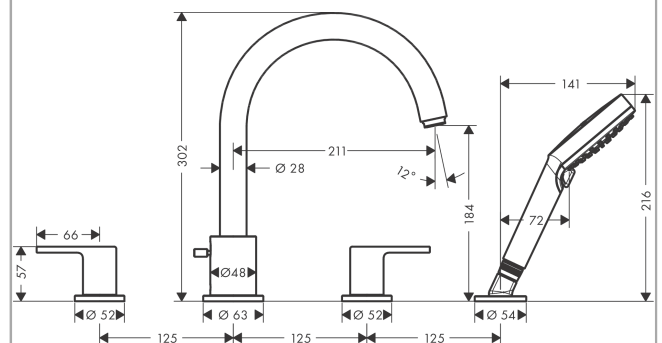

Vernis Shape

4-hole rim mounted bath mixer

Surfaces: **Matt Black** Article Number: **71459670**

Description

product features

- consists of: 4-hole rim mounted bath mixer, hand shower
- 2 functions
- projection 211 mm
- connection type: G 1/2
- spray type mixer: normal spray
- spray type hand shower: Rain, IntenseRain
- maximum pull-out length of hand shower: 1.60 m
- maximum flow rate at 3 bar: 25 l/min
- flow rate for bath spout at 3 bar: 25 l/min
- flow rate of hand shower at 3 bar: 17 l/min
- ceramic valves hot/ cold 90°
- non-return valve
- suitable for continuous flow water heaters
- connection dimension: DN15
- maintenance opening required

Technology

Product image

Scale drawing

Vernis Shape

4-hole rim mounted bath mixer

Surfaces: **Matt Black** Article Number: **71459670**

Flowchart