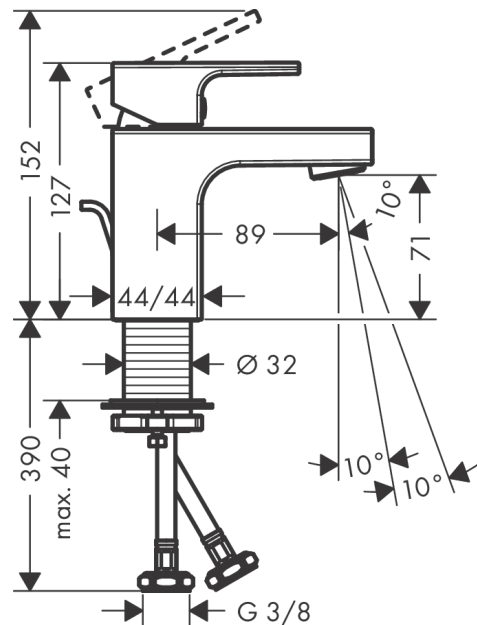

##### product features

- consists of: single lever basin mixer, waste set
- ComfortZone 70
- projection 89 mm
- spray type: normal spray
- swiveling spray former
- maximum flow rate at 3 bar: 5 l/min
- ceramic cartridge
- temperature limitation adjustable
- with isolated water conduction - without contact with nickel and lead
- suitable for continuous flow water heaters
- material waste set: synthetic
- connection type: G 3/8 connections
- connection dimension: DN15
- cold water in middle position
- pop-up waste set G 1 1/4

#### Scale drawing

**Vernis Shape**  
**Single lever basin mixer 70 CoolStart with pop-up waste set**  
 Surfaces: **Matt Black** Article Number: **71593670**

**Flowchart**